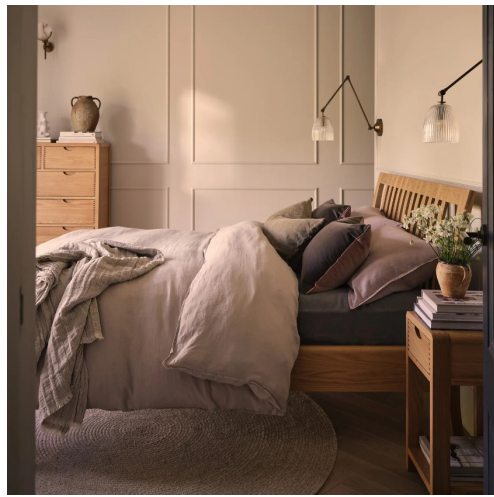

ercol

Exclusive to Julian Foye in Cornwall