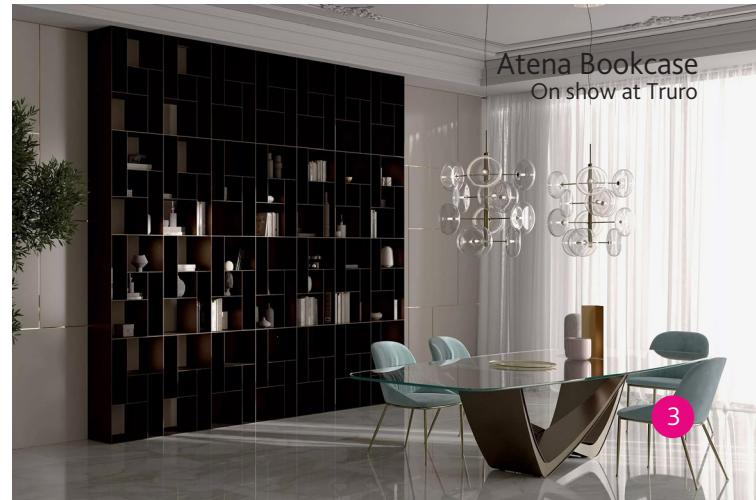

Atena Bookcase
On show at Truro