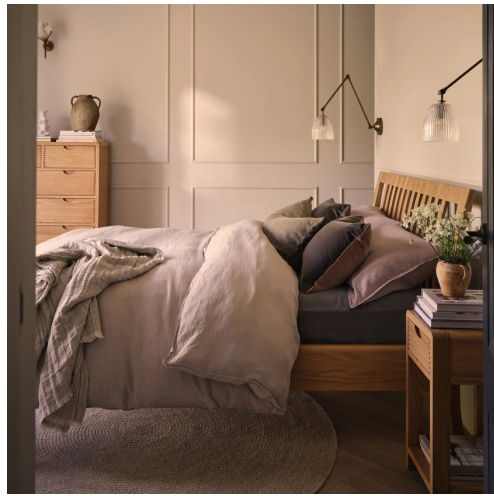

ercol

Exclusive to Julian Foye in Cornwall