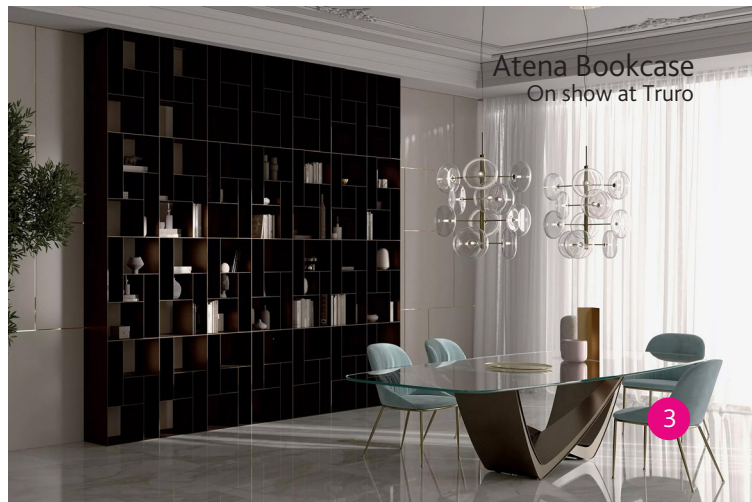

Atena Bookcase
On show at Truro