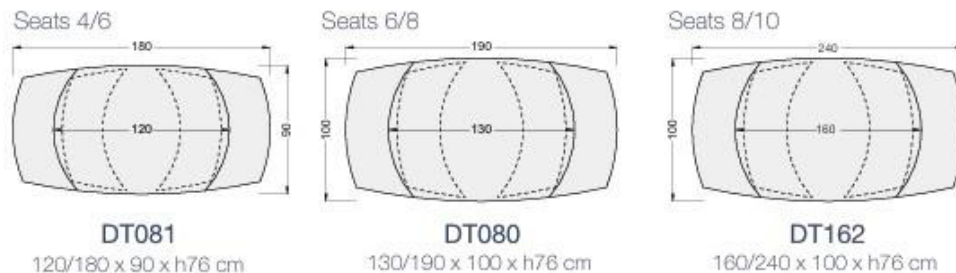

Customise your dining table

The mechanism of the table

table has a synchronised mechanism which, in one simple rotation, reveals the hidden lateral extensions.

3 Plate dimensions

KHEOPS DT080HA

Legs : Matt black lacquered steel