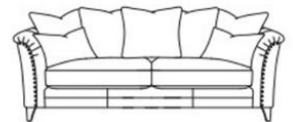

Studding – Antique Brass or Pewter.
Feet - Legs – Contemporary Wooden. Feet in Antique Walnut or Grey Oak.

Scatter Back

Formal Back

4 seater W 251 x H 78 x D 95cm

3 seater W 226 x H 78 x D 95cm

4 seater W 251 x H 78 x D 95cm

3 seater W 251 x H 78 x D 95cm

2 seater W 203 x H 78 x D 95 cm

1.5 seater W 156 x H 78 x D 95cm

Footstool

2 seater W 203 x H 78 x D 95cm

1.5 Seater W 156 x H 78 x D 95cm

Footstool

Lifetime frame guarantee.