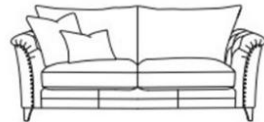

Studding – Antique Brass or Pewter.
Feet - Legs – Contemporary Wooden. Feet in Antique Walnut or Grey Oak.

Scatter Back

Formal Back

4 seater W 251 x H 78 x D 95cm

3 seater W 226 x H 78 x D 95cm

4 seater W 251 x H 78 x D 95cm

3 seater W 251 x H 78 x D 95cm

2 seater W 203 x H 78 x D 95 cm

1.5 seater W 156 x H 78 x D 95cm

Footstool

2 seater W 203 x H 78 x D 95cm

1.5 Seater W 156 x H 78 x D 95cm

Footstool

Lifetime frame guarantee.