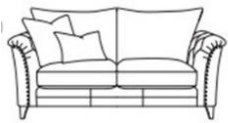

Studding – Antique Brass or Pewter.
Feet - Legs – Contemporary Wooden. Feet in Antique Walnut or Grey Oak.

Scatter Back

Formal Back

4 seater W 251 x H 78 x D 95cm

3 seater W 226 x H 78 x D 95cm

4 seater W 251 x H 78 x D 95cm

3 seater W 251 x H 78 x D 95cm

2 seater W 203 x H 78 x D 95 cm

1.5 seater W 156 x H 78 x D 95cm

Footstool

2 seater W 203 x H 78 x D 95cm

1.5 Seater W 156 x H 78 x D 95cm

Footstool

Lifetime frame guarantee.