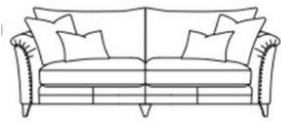

Sabrina Sofa

Bring the natural beauty of the outdoors into your home. Choose from a selection of rich, earthy base tones, each designed to harmonise with textured scatter cushions and supple leather arms. Whether you prefer calming neutrals or gentle, nature-inspired warmth Sabrina helps you create a look that's both grounded and effortlessly stylish.

Studding – Antique Brass or Pewter.
Feet - Legs – Contemporary Wooden. Feet in Antique Walnut or Grey Oak.

Scatter Back

Formal Back

4 seater W 251 x H 78 x D 95cm

3 seater W 226 x H 78 x D 95cm

4 seater W 251 x H 78 x D 95cm

3 seater W 251 x H 78 x D 95cm

2 seater W 203 x H 78 x D 95 cm

1.5 seater W 156 x H 78 x D 95cm

Footstool

2 seater W 203 x H 78 x D 95cm

1.5 Seater W 156 x H 78 x D 95cm

Footstool

Lifetime frame guarantee.