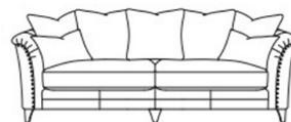

Studding – Antique Brass or Pewter.
Feet - Legs – Contemporary Wooden. Feet in Antique Walnut or Grey Oak.

Scatter Back

Formal Back

4 seater W 251 x H 78 x D 95cm

3 seater W 226 x H 78 x D 95cm

4 seater W 251 x H 78 x D 95cm

3 seater W 251 x H 78 x D 95cm

2 seater W 203 x H 78 x D 95 cm

1.5 seater W 156 x H 78 x D 95cm

Footstool

2 seater W 203 x H 78 x D 95cm

1.5 Seater W 156 x H 78 x D 95cm

Footstool

Lifetime frame guarantee.