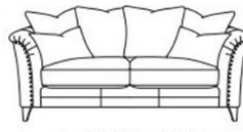

Studding – Antique Brass or Pewter.
Feet - Legs – Contemporary Wooden. Feet in Antique Walnut or Grey Oak.

Scatter Back

Formal Back

4 seater W 251 x H 78 x D 95cm

3 seater W 226 x H 78 x D 95cm

4 seater W 251 x H 78 x D 95cm

3 seater W 251 x H 78 x D 95cm

2 seater W 203 x H 78 x D 95 cm

1.5 seater W 156 x H 78 x D 95cm

Footstool

2 seater W 203 x H 78 x D 95cm

1.5 Seater W 156 x H 78 x D 95cm

Footstool

Lifetime frame guarantee.