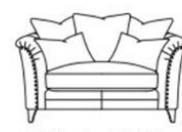

Studding – Antique Brass or Pewter.
Feet - Legs – Contemporary Wooden. Feet in Antique Walnut or Grey Oak.

Scatter Back

Formal Back

4 seater W 251 x H 78 x D 95cm

3 seater W 226 x H 78 x D 95cm

4 seater W 251 x H 78 x D 95cm

3 seater W 251 x H 78 x D 95cm

2 seater W 203 x H 78 x D 95 cm

1.5 seater W 156 x H 78 x D 95cm

Footstool

2 seater W 203 x H 78 x D 95cm

1.5 Seater W 156 x H 78 x D 95cm

Footstool

Lifetime frame guarantee.