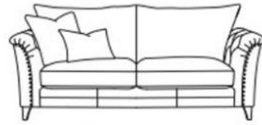

FEATURES Double hand-tied buttoning. Individually hand-applied studding. Removable arms easily unbolted and re-bolted for ease of delivery. Back cushions and bolsters 100% feather filled, encased in a cotton case to improve breathability and prevent feathers protruding. Lifetime frame guarantee.

Scatter Back

Formal Back

4 seater W 251 x H 78 x D 95cm

3 seater W 226 x H 78 x D 95cm

4 seater W 251 x H 78 x D 95cm

3 seater W 251 x H 78 x D 95cm

2 seater W 203 x H 78 x D 95 cm

1.5 seater W 156 x H 78 x D 95cm