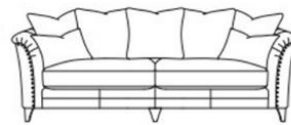

Scatter Back

Formal Back

4 seater W 251 x H 78 x D 95cm

3 seater W 226 x H 78 x D 95cm

4 seater W 251 x H 78 x D 95cm

3 seater W 251 x H 78 x D 95cm

2 seater W 203 x H 78 x D 95 cm

1.5 seater W 156 x H 78 x D 95cm

Footstool

2 seater W 203 x H 78 x D 95cm

1.5 Seater W 156 x H 78 x D 95cm

Footstool

FEET
Antique Walnut
or Grey Oak

STUDDING
Antique Brass or Pewter
(no studding option available)

Seat cushions are foam insert wrapped in feather / fibre. Seat Suspension: Seat with non-sag steel, 2 year guarantee serpentine springs. Double rows of silent wire on springs for uniform seating comfort.