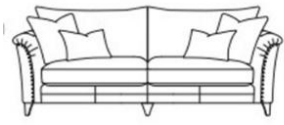

Sabrina Sofa

Bring the natural beauty of the outdoors into your home. Choose from a selection of rich, earthy base tones, each designed to harmonise with textured scatter cushions and supple leather arms. Whether you prefer calming neutrals or gentle, nature-inspired warmth Sabrina helps you create a look that's both grounded and effortlessly stylish.

FEATURES Double hand-tied buttoning. Individually hand-applied studding. Removable arms easily unbolted and re-bolted for ease of delivery. Back cushions and bolsters 100% feather filled, encased in a cotton case to improve breathability and prevent feathers protruding. Lifetime frame guarantee.

Scatter Back

Formal Back

4 seater W 251 x H 78 x D 95cm

3 seater W 226 x H 78 x D 95cm

4 seater W 251 x H 78 x D 95cm

3 seater W 251 x H 78 x D 95cm

2 seater W 203 x H 78 x D 95 cm

1.5 seater W 156 x H 78 x D 95cm