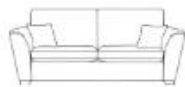

- Choice of feet and leg finishes
- 10 year structural guarantee
- 10 year cold cure seat cushion guarantee
- Optional armcaps available to order
- Scatters included with each sofa

Pillow back

**Grand sofa
pillow back**
H 980mm
W 2290mm
D 950mm

**3 seater sofa
pillow back**
H 980mm
W 2070mm
D 950mm

**2 seater sofa
pillow back**
H 980mm
W 1870mm
D 950mm

Standard back

Grand sofa
H 980mm
W 2290mm
D 950mm

3 seater sofa
H 980mm
W 2070mm
D 950mm

2 seater sofa
H 980mm
W 1870mm
D 950mm

Snuggler
H 980mm
W 1410mm
D 950mm

Chair
H 980mm
W 1050mm
D 950mm

Accent chair
H 910mm
W 790mm
D 940mm

Swivel chair
H 890mm
W 790mm
D 890mm

Ottoman
H 430mm
W 1030mm
D 620mm

Storage stool
H 410mm
W 640mm
D 580mm
Supplied on
glides