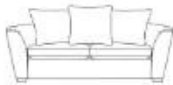

Tasha sofa

The Tasha collection has a contemporary design, exceptional comfort, and versatile styling. The choice of standard back or pillow back options, combined with soft angled arms and cold cure seat cushions, really stand out for both comfort and quality. The mix of durable chenille and boucle plains in soft, neutral tones, contrasted with bold velvet accent pillows is a clear hit.

- Choice of feet and leg finishes
- 10 year structural guarantee
- 10 year cold cure seat cushion guarantee
- Optional armcaps available to order
- Scatters included with each sofa

Pillow back

**Grand sofa
pillow back**
H 980mm
W 2290mm
D 950mm

**3 seater sofa
pillow back**
H 980mm
W 2070mm
D 950mm

**2 seater sofa
pillow back**
H 980mm
W 1870mm
D 950mm

Standard back

Grand sofa
H 980mm
W 2290mm
D 950mm

3 seater sofa
H 980mm
W 2070mm
D 950mm

2 seater sofa
H 980mm
W 1870mm
D 950mm

Snuggler
H 980mm
W 1410mm
D 950mm

Chair
H 980mm
W 1050mm
D 950mm

Accent chair
H 910mm
W 790mm
D 940mm

Swivel chair
H 890mm
W 790mm
D 890mm

Ottoman
H 430mm
W 1030mm
D 620mm

Storage stool
H 410mm
W 640mm
D 580mm
Supplied on
glides