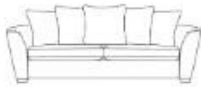

Tasha sofa

The Tasha collection has a contemporary design, exceptional comfort, and versatile styling. The choice of standard back or pillow back options, combined with soft angled arms and cold cure seat cushions, really stand out for both comfort and quality. The mix of durable chenille and boucle plains in soft, neutral tones, contrasted with bold velvet accent pillows is a clear hit.

- Choice of feet and leg finishes
- 10 year structural guarantee
- 10 year cold cure seat cushion guarantee
- Optional armcaps available to order
- Scatters included with each sofa

Pillow back

**Grand sofa
pillow back**
H 980mm
W 2290mm
D 950mm

**3 seater sofa
pillow back**
H 980mm
W 2070mm
D 950mm

**2 seater sofa
pillow back**
H 980mm
W 1870mm
D 950mm

Standard back

Grand sofa
H 980mm
W 2290mm
D 950mm

3 seater sofa
H 980mm
W 2070mm
D 950mm

2 seater sofa
H 980mm
W 1870mm
D 950mm

Snuggler
H 980mm
W 1410mm
D 950mm

Chair
H 980mm
W 1050mm
D 950mm

Accent chair
H 910mm
W 790mm
D 940mm

Swivel chair
H 890mm
W 790mm
D 890mm

Ottoman
H 430mm
W 1030mm
D 620mm

Storage stool
H 410mm
W 640mm
D 580mm
Supplied on
glides