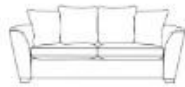

Tasha sofa

The Tasha collection has a contemporary design, exceptional comfort, and versatile styling. The choice of standard back or pillow back options, combined with soft angled arms and cold cure seat cushions, really stand out for both comfort and quality. The mix of durable chenille and boucle plains in soft, neutral tones, contrasted with bold velvet accent pillows is a clear hit.

- Choice of feet and leg finishes
- 10 year structural guarantee
- 10 year cold cure seat cushion guarantee
- Optional armcaps available to order
- Scatters included with each sofa

Pillow back

**Grand sofa
pillow back**
H 980mm
W 2290mm
D 950mm

**3 seater sofa
pillow back**
H 980mm
W 2070mm
D 950mm

**2 seater sofa
pillow back**
H 980mm
W 1870mm
D 950mm

Standard back

Grand sofa
H 980mm
W 2290mm
D 950mm

3 seater sofa
H 980mm
W 2070mm
D 950mm

2 seater sofa
H 980mm
W 1870mm
D 950mm

Snuggler
H 980mm
W 1410mm
D 950mm

Chair
H 980mm
W 1050mm
D 950mm

Accent chair
H 910mm
W 790mm
D 940mm

Swivel chair
H 890mm
W 790mm
D 890mm

Ottoman
H 430mm
W 1030mm
D 620mm

Storage stool
H 410mm
W 640mm
D 580mm
Supplied on
glides