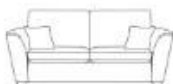

- Choice of feet and leg finishes
- 10 year structural guarantee
- 10 year cold cure seat cushion guarantee
- Optional armcaps available to order
- Scatters included with each sofa

Pillow back

**Grand sofa
pillow back**
H 980mm
W 2290mm
D 950mm

**3 seater sofa
pillow back**
H 980mm
W 2070mm
D 950mm

**2 seater sofa
pillow back**
H 980mm
W 1870mm
D 950mm

Standard back

Grand sofa
H 980mm
W 2290mm
D 950mm

3 seater sofa
H 980mm
W 2070mm
D 950mm

2 seater sofa
H 980mm
W 1870mm
D 950mm

Snuggler
H 980mm
W 1410mm
D 950mm

Chair
H 980mm
W 1050mm
D 950mm

Accent chair
H 910mm
W 790mm
D 940mm

Swivel chair
H 890mm
W 790mm
D 890mm

Ottoman
H 430mm
W 1030mm
D 620mm

Storage stool
H 410mm
W 640mm
D 580mm
Supplied on
glides