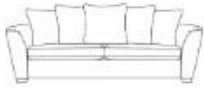

Rowan sofa

Designed for modern lounging, the Rowan sofa features award-winning Softcure® cushions for the perfect blend of softness and support. Sleek, tapered arms and discreet show-wood feet in Smokey Oak or Ebony create a stylish, relaxed look. Choose from standard back cushions with arm bolsters or casual pillow backs and explore a curated selection of trend-led fabrics, velvets, and faux fur scatter cushions. Available in multiple sofa sizes, snuggler, armchair, footstools, and the coordinating Ancey accent chair.

Rowan brings comfort, style, and effortless elegance to any living space.

- Choice of feet and leg finishes
- 10 year structural guarantee
- 10 year cold cure seat cushion guarantee
- Optional armcaps available to order
- Scatters included with each sofa

Pillow back

**Grand sofa
pillow back**
H 980mm
W 2290mm
D 950mm

**3 seater sofa
pillow back**
H 980mm
W 2070mm
D 950mm

**2 seater sofa
pillow back**
H 980mm
W 1870mm
D 950mm

Standard back

Grand sofa
H 980mm
W 2290mm
D 950mm

3 seater sofa
H 980mm
W 2070mm
D 950mm

2 seater sofa
H 980mm
W 1870mm
D 950mm

Snuggler
H 980mm
W 1410mm
D 950mm

Chair
H 980mm
W 1050mm
D 950mm

Accent chair
H 910mm
W 790mm
D 940mm

Swivel chair
H 890mm
W 790mm
D 890mm