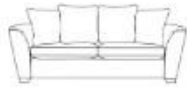

Pillow back

**Grand sofa
pillow back**
H 980mm
W 2290mm
D 950mm

**3 seater sofa
pillow back**
H 980mm
W 2070mm
D 950mm

**2 seater sofa
pillow back**
H 980mm
W 1870mm
D 950mm

Standard back

Grand sofa
H 980mm
W 2290mm
D 950mm

3 seater sofa
H 980mm
W 2070mm
D 950mm

2 seater sofa
H 980mm
W 1870mm
D 950mm

Snuggler
H 980mm
W 1410mm
D 950mm

Chair
H 980mm
W 1050mm
D 950mm

Accent chair
H 910mm
W 790mm
D 940mm

Swivel chair
H 890mm
W 790mm
D 890mm