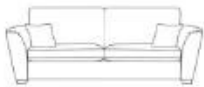

Pillow back

**Grand sofa
pillow back**
H 980mm
W 2290mm
D 950mm

**3 seater sofa
pillow back**
H 980mm
W 2070mm
D 950mm

**2 seater sofa
pillow back**
H 980mm
W 1870mm
D 950mm

Standard back

Grand sofa
H 980mm
W 2290mm
D 950mm

3 seater sofa
H 980mm
W 2070mm
D 950mm

2 seater sofa
H 980mm
W 1870mm
D 950mm

Snuggler
H 980mm
W 1410mm
D 950mm

Chair
H 980mm
W 1050mm
D 950mm

Accent chair
H 910mm
W 790mm
D 940mm

Swivel chair
H 890mm
W 790mm
D 890mm