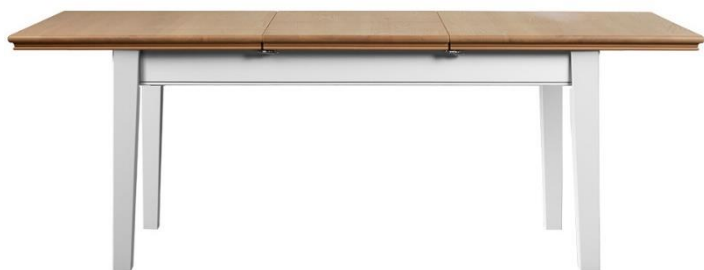

Tapered Leg Available

AIS616
Fixed Top Dining Table
W 122 x H 79 x D 92cm

AIS618
Fixed Top Dining Table
W 152 x H 79 x D 92cm

AIS615
Extending Dining Table
W 122/152 x H 79 x D 92cm

AIS617
Extending Dining Table
W 152/208 x H 79 x D 92cm

AIS956
Slatted Chair
W 46 x H 100 x D 41cm

AIS619
Round Dining Table
W 122 x H 77 x D 122cm

AIS958
Bench
W 94 x H 49 x D 38cm

AIS959
Bench
W 125 x H 49 x D 38cm

AIS957
Twin Slat Chair
W 46 x H 100 x D 41cm