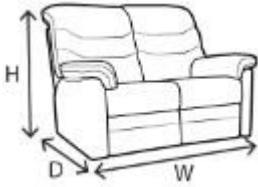

Julian Foye

www.julianfoye.co.uk

TRURO
ST AUSTELL
WADEBRIDGE
HAYLE

Tregolls Road, TR1 1SB 01872 222 226
8 Manfield Way, Holmbush, PL25 3HQ 01726 70 711
Bridgend, PL27 6DA 01208 814 242
4 Fore Street, Copperhouse, TR27 4DY 01736 755 700

2 SEATER SOFA W151 x H111 x D108cm