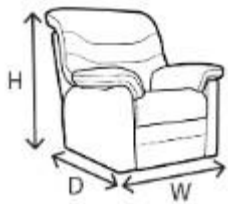

Manual or Power recliner options available for effortless relaxation.

Integrated USB charging points on power recliner models.

Recliner sofas are supplied in sections for ease of delivery.

Recliner furniture is supplied on fixed feet only.

3 SEATER SOFA W200 x H111 x D108cm

3 SEATER DOUBLE POWER RECLINER SOFA WITH HEADREST & LUMBAR W200 x H111 x D108cm

3 SEATER DOUBLE POWER RECLINER SOFA W200 x H111 x D108cm

3 SEATER DOUBLE MANUAL RECLINER SOFA W200 x H111 x D 08cm

3 SEATER SINGLE POWER RECLINER SOFA LHF / RHF WITH HEADREST & LUMBAR W200 x H 111 x D108cm

3 SEATER POWER RECLINER SOFA LHF / RHF W200 x H111 x D108cm

3 SEATER SINGLE MANUAL RECLINER SOFA LHF / RHF W200 x H111 x D108cm