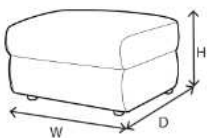

FOOTSTOOL W75 x H42 x D57cm

STORAGE FOOTSTOOL W75 x H42 x D57cm