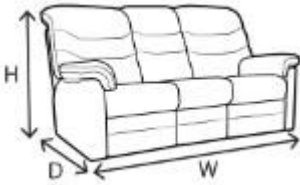

Julian Foye

www.julianfoye.co.uk

TRURO
ST AUSTELL
WADEBRIDGE
HAYLE

Tregolls Road, TR1 1SB 01872 222 226
8 Manfield Way, Holmbush, PL25 3HQ 01726 70 711
Bridgend, PL27 6DA 01208 814 242
4 Fore Street, Copperhouse, TR27 4DY 01736 755 700

3 SEATER SOFA W200 x H111 x D108cm