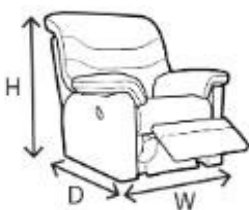

POWER RECLINER ARMCHAIR W97 x H111 x D108cm

MANUAL RECLINER ARMCHAIR W97 x H111 x D108cm