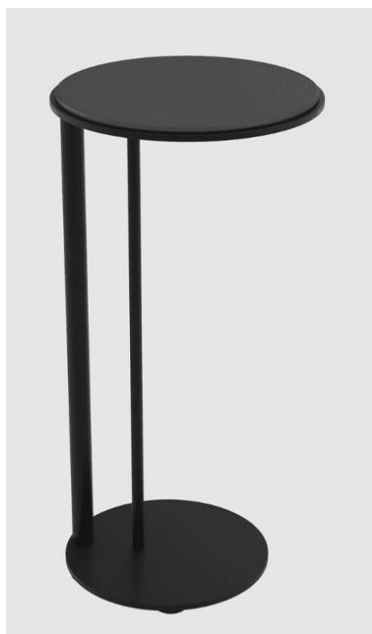

Ark Side Table

The Ark high-side table is available in a various heights, diameters and coloured ceramic finishes. This will add a touch of class to your sofa.

Table Top Plate

Finish

Legs : Matt black lacquered steel

Plate : 3 mm thick ceramic glued upon a 6 mm glass pane

Size

Diameter : 25 cm

Dimensions : Ø 25 x 50 cm

Height : 50 cm