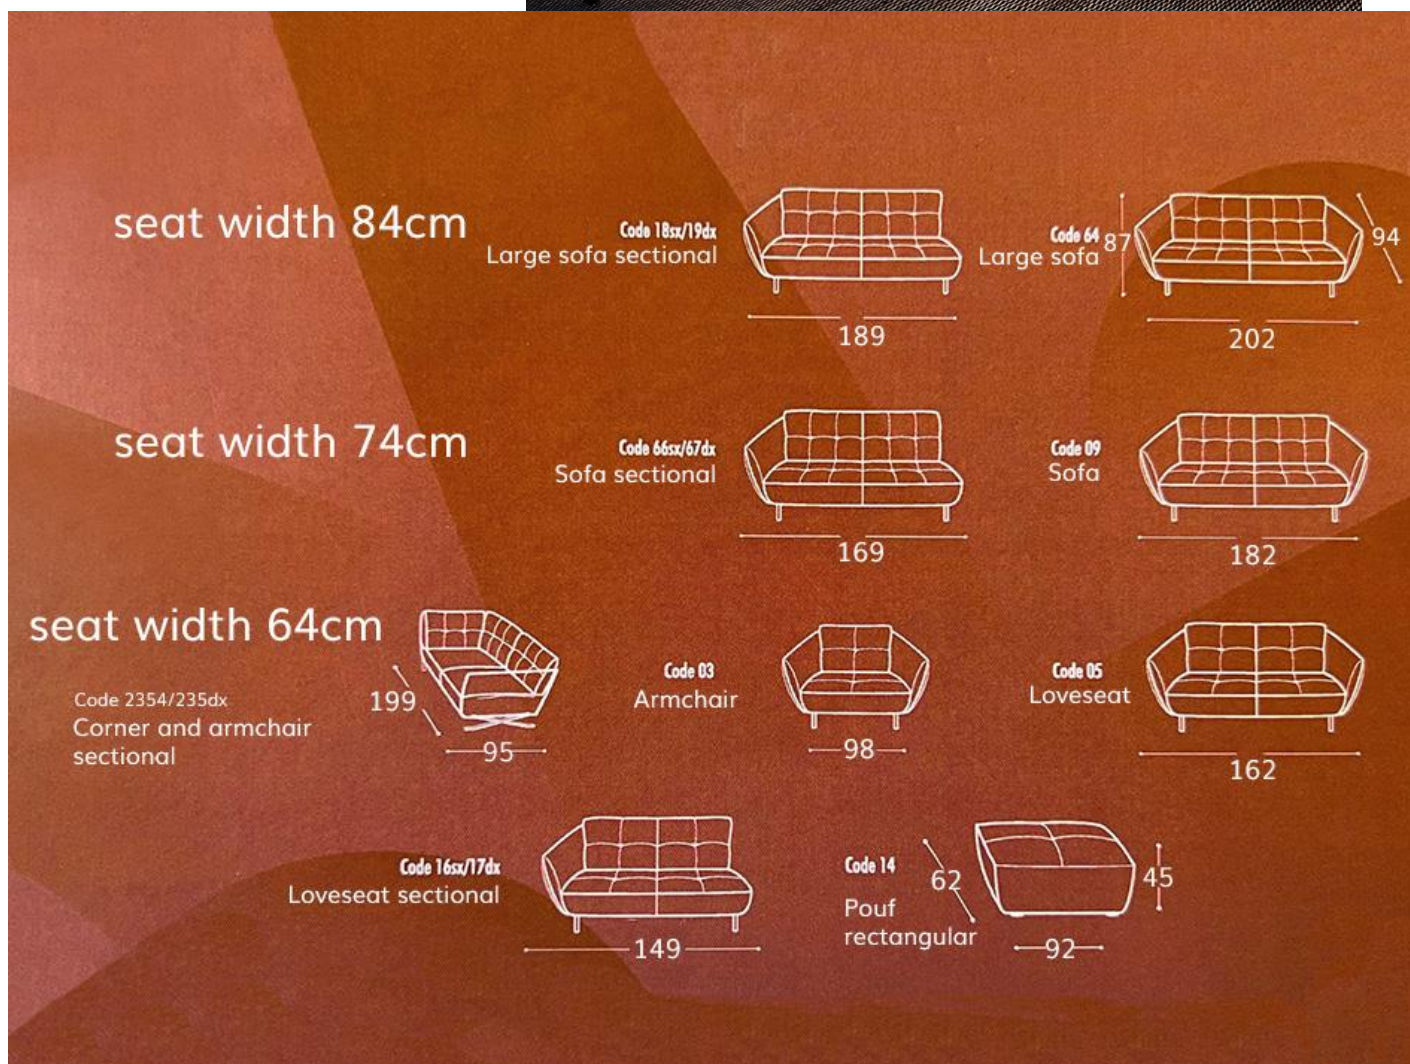

## Santi

Refined aesthetics and precious details. Soft backrest and comfortable seats supported by precious Design metal feet make Santi a perfect furnishing solution.