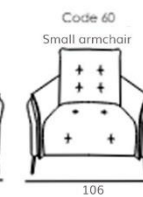

Bravo

Depth + Seat Height

CARCASS: spruce, chipboard and multilayer panels
SPRINGING: polypropylene and natural elastic belts on back and rings on seats
PADDING: stress-resistant polydensities
SEAT CUSHIONS: stress-resistant polyurethane density 35SCMHR covered with Dacron hollow soft polyester fibre
BACK CUSHIONS: Microfibre
ARMS: stress-resistant polyurethane density 35SCMHR covered with Dacron hollow soft polyester fibre
METAL FEET: h 14.5cm

Seat width: 94cm

Seat width: 84cm

Seat width: 74cm

Seat width: 64cm

Fixed or effortless reclining options. Wide range of leather options.