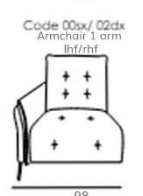

Bravo

Depth + Seat Height

CARCASS: spruce, chipboard and multilayer panels
SPRINGING: polypropylene and natural elastic belts on back and rings on seats
PADDING: stress-resistant polydensities
SEAT CUSHIONS: stress-resistant polyurethane density 35SCMHR covered with Dacron hollow soft polyester fibre
BACK CUSHIONS: Microfibre
ARMS: stress-resistant polyurethane density 35SCMHR covered with Dacron hollow soft polyester fibre
METAL FEET: h 14.5cm

Seat width: 94cm

Seat width: 84cm

Seat width: 74cm

Seat width: 64cm

Fixed or effortless reclining options. Wide range of leather options.