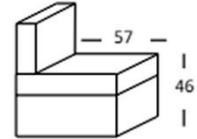

Bravo

Depth + Seat Height

CARCASS: spruce, chipboard and multilayer panels
SPRINGING: polypropylene and natural elastic belts on back and rings on seats
PADDING: stress-resistant polydensities
SEAT CUSHIONS: stress-resistant polyurethane density 35SCMHR covered with Dacron hollow soft polyester fibre
BACK CUSHIONS: Microfibre
ARMS: stress-resistant polyurethane density 35SCMHR covered with Dacron hollow soft polyester fibre
METAL FEET: h 14.5cm

Seat width: 94cm

Seat width: 84cm

Seat width: 74cm

Seat width: 64cm

Fixed or effortless reclining options. Wide range of leather options.