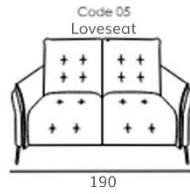

Bravo

Depth + Seat Height

CARCASS: spruce, chipboard and multilayer panels
SPRINGING: polypropylene and natural elastic belts on back and rings on seats
PADDING: stress-resistant polydensities
SEAT CUSHIONS: stress-resistant polyurethane density 35SCMHR covered with Dacron hollow soft polyester fibre
BACK CUSHIONS: Microfibre
ARMS: stress-resistant polyurethane density 35SCMHR covered with Dacron hollow soft polyester fibre
METAL FEET: h 14.5cm

Seat width: 94cm

Seat width: 84cm

Seat width: 74cm

Seat width: 64cm

Fixed or effortless reclining options. Wide range of leather options.