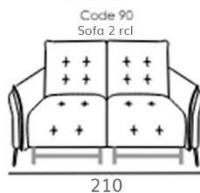

Bravo

Depth + Seat Height

CARCASS: spruce, chipboard and multilayer panels
SPRINGING: polypropylene and natural elastic belts on back and rings on seats
PADDING: stress-resistant polydensities
SEAT CUSHIONS: stress-resistant polyurethane density 35SCMHR covered with Dacron hollow soft polyester fibre
BACK CUSHIONS: Microfibre
ARMS: stress-resistant polyurethane density 35SCMHR covered with Dacron hollow soft polyester fibre
METAL FEET: h 14.5cm

Seat width: 94cm

Seat width: 84cm

Seat width: 74cm

Seat width: 64cm

Fixed or effortless reclining options. Wide range of leather options.