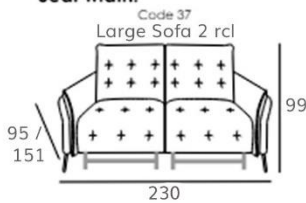

Bravo

Depth + Seat Height

CARCASS: spruce, chipboard and multilayer panels
SPRINGING: polypropylene and natural elastic belts on back and rings on seats
PADDING: stress-resistant polydensities
SEAT CUSHIONS: stress-resistant polyurethane density 35SCMHR covered with Dacron hollow soft polyester fibre
BACK CUSHIONS: Microfibre
ARMS: stress-resistant polyurethane density 35SCMHR covered with Dacron hollow soft polyester fibre
METAL FEET: h 14.5cm

Seat width: 94cm

Seat width: 84cm

Seat width: 74cm

Seat width: 64cm

Fixed or effortless reclining options. Wide range of leather options.