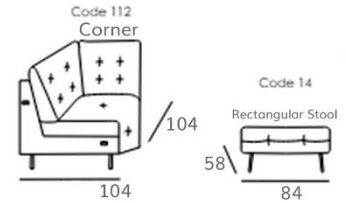

Bravo

Depth + Seat Height

CARCASS: spruce, chipboard and multilayer panels
SPRINGING: polypropylene and natural elastic belts on back and rings on seats
PADDING: stress-resistant polydensities
SEAT CUSHIONS: stress-resistant polyurethane density 35SCMHR covered with Dacron hollow soft polyester fibre
BACK CUSHIONS: Microfibre
ARMS: stress-resistant polyurethane density 35SCMHR covered with Dacron hollow soft polyester fibre
METAL FEET: h 14.5cm

Seat width: 94cm

Seat width: 84cm

Seat width: 74cm

Seat width: 64cm

Fixed or effortless reclining options. Wide range of leather options.