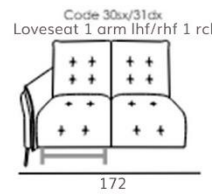

Bravo

Depth + Seat Height

CARCASS: spruce, chipboard and multilayer panels
SPRINGING: polypropylene and natural elastic belts on back and rings on seats
PADDING: stress-resistant polydensities
SEAT CUSHIONS: stress-resistant polyurethane density 35SCMHR covered with Dacron hollow soft polyester fibre
BACK CUSHIONS: Microfibre
ARMS: stress-resistant polyurethane density 35SCMHR covered with Dacron hollow soft polyester fibre
METAL FEET: h 14.5cm

Seat width: 94cm

Seat width: 84cm

Seat width: 74cm

Seat width: 64cm

Fixed or effortless reclining options. Wide range of leather options.