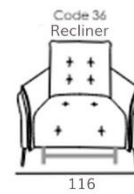

Bravo

Depth + Seat Height

CARCASS: spruce, chipboard and multilayer panels
SPRINGING: polypropylene and natural elastic belts on back and rings on seats
PADDING: stress-resistant polydensities
SEAT CUSHIONS: stress-resistant polyurethane density 35SCMHR covered with Dacron hollow soft polyester fibre
BACK CUSHIONS: Microfibre
ARMS: stress-resistant polyurethane density 35SCMHR covered with Dacron hollow soft polyester fibre
METAL FEET: h 14.5cm

Seat width: 94cm

Seat width: 84cm

Seat width: 74cm

Seat width: 64cm

Fixed or effortless reclining options. Wide range of leather options.