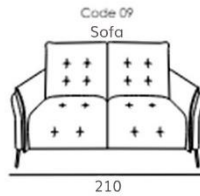

Bravo

Depth + Seat Height

CARCASS: spruce, chipboard and multilayer panels
SPRINGING: polypropylene and natural elastic belts on back and rings on seats
PADDING: stress-resistant polydensities
SEAT CUSHIONS: stress-resistant polyurethane density 35SCMHR covered with Dacron hollow soft polyester fibre
BACK CUSHIONS: Microfibre
ARMS: stress-resistant polyurethane density 35SCMHR covered with Dacron hollow soft polyester fibre
METAL FEET: h 14.5cm

Seat width: 94cm

Seat width: 84cm

Seat width: 74cm

Seat width: 64cm

Fixed or effortless reclining options. Wide range of leather options.