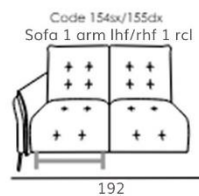

Bravo

Depth + Seat Height

CARCASS: spruce, chipboard and multilayer panels
SPRINGING: polypropylene and natural elastic belts on back and rings on seats
PADDING: stress-resistant polydensities
SEAT CUSHIONS: stress-resistant polyurethane density 35SCMHR covered with Dacron hollow soft polyester fibre
BACK CUSHIONS: Microfibre
ARMS: stress-resistant polyurethane density 35SCMHR covered with Dacron hollow soft polyester fibre
METAL FEET: h 14.5cm

Seat width: 94cm

Seat width: 84cm

Seat width: 74cm

Seat width: 64cm

Fixed or effortless reclining options. Wide range of leather options.