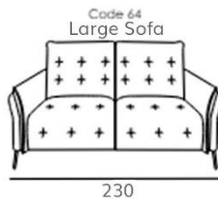

Bravo

Depth + Seat Height

CARCASS: spruce, chipboard and multilayer panels
SPRINGING: polypropylene and natural elastic belts on back and rings on seats
PADDING: stress-resistant polydensities
SEAT CUSHIONS: stress-resistant polyurethane density 35SCMHR covered with Dacron hollow soft polyester fibre
BACK CUSHIONS: Microfibre
ARMS: stress-resistant polyurethane density 35SCMHR covered with Dacron hollow soft polyester fibre
METAL FEET: h 14.5cm

Seat width: 94cm

Seat width: 84cm

Seat width: 74cm

Seat width: 64cm

Fixed or effortless reclining options. Wide range of leather options.