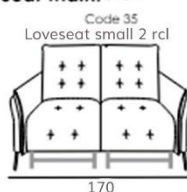

Bravo

Depth + Seat Height

CARCASS: spruce, chipboard and multilayer panels
SPRINGING: polypropylene and natural elastic belts on back and rings on seats
PADDING: stress-resistant polydensities
SEAT CUSHIONS: stress-resistant polyurethane density 35SCMHR covered with Dacron hollow soft polyester fibre
BACK CUSHIONS: Microfibre
ARMS: stress-resistant polyurethane density 35SCMHR covered with Dacron hollow soft polyester fibre
METAL FEET: h 14.5cm

Seat width: 94cm

Seat width: 84cm

Seat width: 74cm

Seat width: 64cm

Fixed or effortless reclining options. Wide range of leather options.