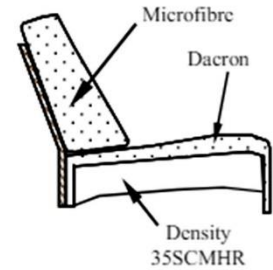

Bravo

Depth + Seat Height

CARCASS: spruce, chipboard and multilayer panels
SPRINGING: polypropylene and natural elastic belts on back and rings on seats
PADDING: stress-resistant polydensities
SEAT CUSHIONS: stress-resistant polyurethane density 35SCMHR covered with Dacron hollow soft polyester fibre
BACK CUSHIONS: Microfibre
ARMS: stress-resistant polyurethane density 35SCMHR covered with Dacron hollow soft polyester fibre
METAL FEET: h 14.5cm

Seat width: 94cm

Seat width: 84cm

Seat width: 74cm

Seat width: 64cm

Fixed or effortless reclining options. Wide range of leather options.