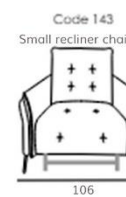

Bravo

Depth + Seat Height

CARCASS: spruce, chipboard and multilayer panels
SPRINGING: polypropylene and natural elastic belts on back and rings on seats
PADDING: stress-resistant polydensities
SEAT CUSHIONS: stress-resistant polyurethane density 35SCMHR covered with Dacron hollow soft polyester fibre
BACK CUSHIONS: Microfibre
ARMS: stress-resistant polyurethane density 35SCMHR covered with Dacron hollow soft polyester fibre
METAL FEET: h 14.5cm

Seat width: 94cm

Seat width: 84cm

Seat width: 74cm

Seat width: 64cm

Fixed or effortless reclining options. Wide range of leather options.