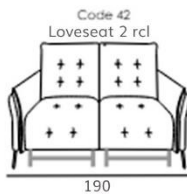

Bravo

Depth + Seat Height

CARCASS: spruce, chipboard and multilayer panels
SPRINGING: polypropylene and natural elastic belts on back and rings on seats
PADDING: stress-resistant polydensities
SEAT CUSHIONS: stress-resistant polyurethane density 35SCMHR covered with Dacron hollow soft polyester fibre
BACK CUSHIONS: Microfibre
ARMS: stress-resistant polyurethane density 35SCMHR covered with Dacron hollow soft polyester fibre
METAL FEET: h 14.5cm

Seat width: 94cm

Seat width: 84cm

Seat width: 74cm

Seat width: 64cm

Fixed or effortless reclining options. Wide range of leather options.