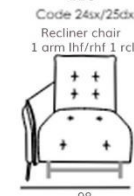

Bravo

Depth + Seat Height

CARCASS: spruce, chipboard and multilayer panels
SPRINGING: polypropylene and natural elastic belts on back and rings on seats
PADDING: stress-resistant polydensities
SEAT CUSHIONS: stress-resistant polyurethane density 35SCMHR covered with Dacron hollow soft polyester fibre
BACK CUSHIONS: Microfibre
ARMS: stress-resistant polyurethane density 35SCMHR covered with Dacron hollow soft polyester fibre
METAL FEET: h 14.5cm

Seat width: 94cm

Seat width: 84cm

Seat width: 74cm

Seat width: 64cm

Fixed or effortless reclining options. Wide range of leather options.