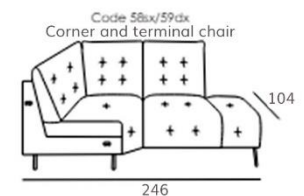

Bravo

Depth + Seat Height

CARCASS: spruce, chipboard and multilayer panels
SPRINGING: polypropylene and natural elastic belts on back and rings on seats
PADDING: stress-resistant polydensities
SEAT CUSHIONS: stress-resistant polyurethane density 35SCMHR covered with Dacron hollow soft polyester fibre
BACK CUSHIONS: Microfibre
ARMS: stress-resistant polyurethane density 35SCMHR covered with Dacron hollow soft polyester fibre
METAL FEET: h 14.5cm

Seat width: 94cm

Seat width: 84cm

Seat width: 74cm

Seat width: 64cm

Fixed or effortless reclining options. Wide range of leather options.