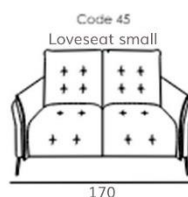

Bravo

Depth + Seat Height

CARCASS: spruce, chipboard and multilayer panels
SPRINGING: polypropylene and natural elastic belts on back and rings on seats
PADDING: stress-resistant polydensities
SEAT CUSHIONS: stress-resistant polyurethane density 35SCMHR covered with Dacron hollow soft polyester fibre
BACK CUSHIONS: Microfibre
ARMS: stress-resistant polyurethane density 35SCMHR covered with Dacron hollow soft polyester fibre
METAL FEET: h 14.5cm

Seat width: 94cm

Seat width: 84cm

Seat width: 74cm

Seat width: 64cm

Fixed or effortless reclining options. Wide range of leather options.