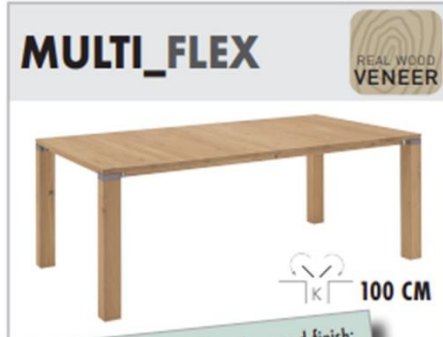

Truro Tregolls Road, TR1 1SB 01872 222 226
St Austell 8 Manfield Way, Holmbush, PL25 3HQ 01726 70711
Wadebridge Bridgend, PL27 6DA 01208 814 242
Hayle 4 Fore Street, Copperhouse, TR27 4DY 01736 755 700

Oiled finishes also available as lacquered finish:
surcharge order-no. 9999-9941

MADE TO MEASURE IN 10 CM STEPS FROM 120 CM TO 220 CM, 3 WIDTH
TABLE TOP PROFILE THICKNESS 26 MM

Brochure: Genussplätze

FRAME LEG STYLE:	FINISHES:		
Please add the 9th no. of the order-no.:	Please add the 5th and 6th number of the order-no.:		
A RECTANGULAR WITH STAINLESS STEEL OPTIC	24- LACQUERED WHITE MATT	05- OAK OILED FINISH	03- OAK RUSTICO LIGHT OILED FINISH
B SQUARE WITH STAINLESS STEEL OPTIC	85- STRUCTURE BEECH OILED FINISH	07- OAK LIGHT OILED FINISH	78- ANZIANO OAK LACQUERED BRUSHED
D RECTANGULAR WITH METAL ANTHRACITE		15- WILD OAK OILED FINISH	
E SQUARE WITH METAL ANTHRACITE		42- COL. WALNUT OILED FINISH	
		75- WILD OAK LIGHT OILED FINISH	
		76- SANTANA OAK LIGHT OILED FINISH	

SEATING	L | W | H	ORDER-NO.			
	160/260x80x75	3464- ..10__			
	170/270x80x75	3465- ..10__			
	180/280x80x75	3466- ..10__			
	190/290x80x75	3467- ..10__			
	200/300x80x75	3468- ..10__			
	210/310x80x75	3469- ..10__			
	220/320x80x75	3470- ..10__			
	160/260x90x75	3475- ..10__			
	170/270x90x75	3476- ..10__			
	180/280x90x75	3477- ..10__			
	190/290x90x75	3478- ..10__			
	200/300x90x75	3479- ..10__			
	210/310x90x75	3480- ..10__			
	220/320x90x75	3481- ..10__			
	160/260x100x75	3486- ..10__			
	170/270x100x75	3487- ..10__			
	180/280x100x75	3488- ..10__			
	190/290x100x75	3489- ..10__			
	200/300x100x75	3490- ..10__			
	210/310x100x75	3491- ..10__			
	220/320x100x75	3492- ..10__			

light dimension leg style A+D: table length minus 24 cm, table width minus 12 cm, clearance height up to frame 69 cm
light dimension leg style B+E: table length/table width minus 17 cm, clearance height up to frame 69 cm

grain direction crossway