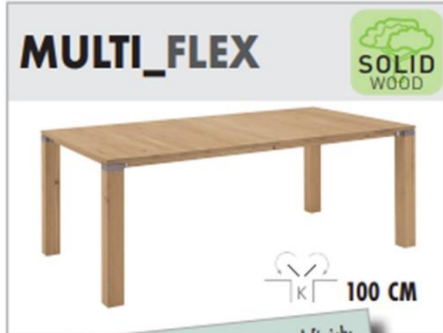

Truro Tregolls Road, TR1 1SB 01872 222 226
St Austell 8 Manfield Way, Holmbush, PL25 3HQ 01726 70711
Wadebridge Bridgend, PL27 6DA 01208 814 242
Hayle 4 Fore Street, Copperhouse, TR27 4DY 01736 755 700

Oiled finishes also available as lacquered finish:
surcharge order-no. 9999-9941

FOLDING LEAF 100 CM

Discover more...

MADE TO MEASURE IN 10 CM STEPS FROM 120 CM TO 220 CM, 3 WIDTH
TABLE TOP PROFILE THICKNESS 26 MM

Brochure: Genussplätze

FRAME LEG STYLE:	FINISHES:	
Please add the 9th number of the order-no.:	Please add the 5th and 6th number of the order-no.:	
A RECTANGULAR WITH STAINLESS STEEL OPTIC	15- WILD OAK OILED FINISH	42- COLORADO WALNUT OILED FINISH
B SQUARE WITH STAINLESS STEEL OPTIC	72- WILD OAK LIGHT SOFT BRUSHED OILED FINISH	
D RECTANGULAR WITH METAL ANTHRACITE	75- WILD OAK LIGHT OILED FINISH	
E SQUARE WITH METAL ANTHRACITE		

SEATING	L | W | H	ORDER-NO.		
	160/260x80x75	3364- ..10_		
	170/270x80x75	3365- ..10_		
	180/280x80x75	3366- ..10_		
	190/290x80x75	3367- ..10_		
	200/300x80x75	3368- ..10_		
	210/310x80x75	3369- ..10_		
	220/320x80x75	3370- ..10_		
	160/260x90x75	3375- ..10_		
	170/270x90x75	3376- ..10_		
	180/280x90x75	3377- ..10_		
	190/290x90x75	3378- ..10_		
	200/300x90x75	3379- ..10_		
	210/310x90x75	3380- ..10_		
	220/320x90x75	3381- ..10_		
	160/260x100x75	3386- ..10_		
	170/270x100x75	3387- ..10_		
	180/280x100x75	3388- ..10_		
	190/290x100x75	3389- ..10_		
	200/300x100x75	3390- ..10_		
	210/310x100x75	3391- ..10_		
	220/320x100x75	3392- ..10_		

light dimension leg style A+D: table length minus 24 cm, table width minus 12 cm, clearance height up to frame 69 cm
light dimension leg style B+E: table length/table width minus 17 cm, clearance height up to frame 69 cm

grain direction crossway