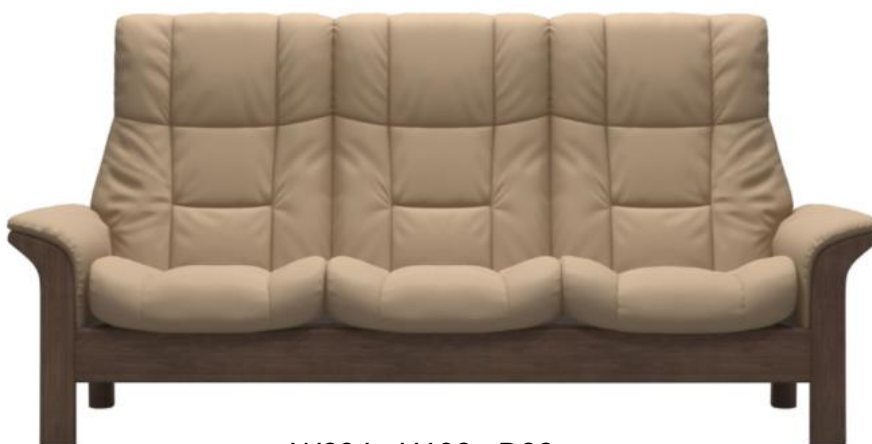

Windsor Sofa

W94 x H103 x D82cm

W149 x H103 x D82cm

W204 x H103 x D82cm

Glide™-system

Plus™-system

Stressless Windsor features a high back, padded arms and a supple seat for comfort and luxury – a classic design with details in wood, available in a wide choice of leather and fabric colours. Sofas and chairs adjust to follow your body movements perfectly. The recliner has neck support and a full reclining action.

Available in 8 wood finishes:

1EKO_Windsor