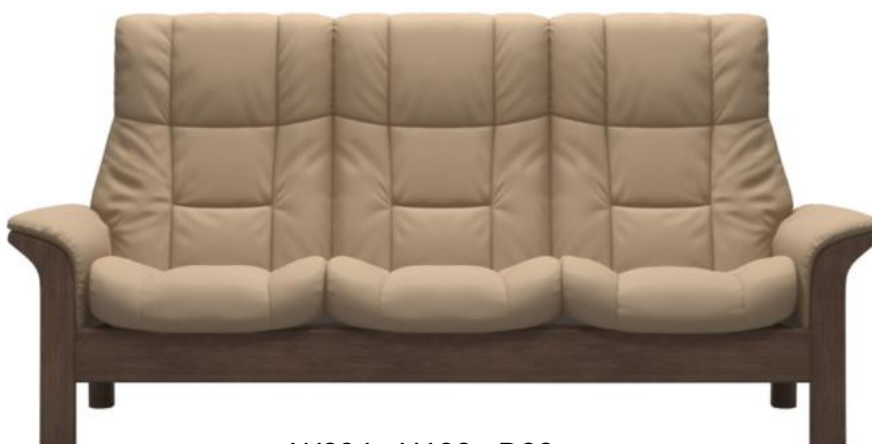

## Windsor Sofa

W94 x H103 x D82cm

W149 x H103 x D82cm

W204 x H103 x D82cm

Glide™-system

Plus™-system

Stressless Windsor features a high back, padded arms and a supple seat for comfort and luxury – a classic design with details in wood, available in a wide choice of leather and fabric colours. Sofas and chairs adjust to follow your body movements perfectly. The recliner has neck support and a full reclining action.

Available in 8 wood finishes:

1EKO\_Windsor