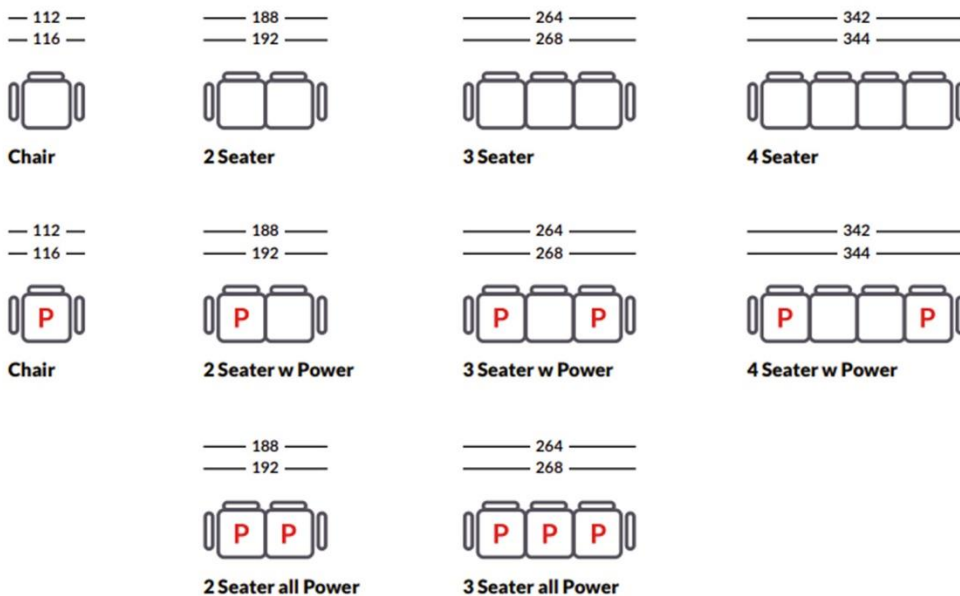

CONFIGURATIONS

Below are examples of possible configurations. You can add as many modules as you would like, as long as each end is finished with an arm or end module.