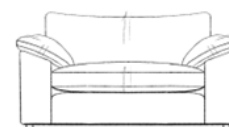

TECHNICAL INFORMATION

- Fully reversible seat and back cushions
- Spring seats
- Elasticated webbed back
- Fibre wrapped reflex seat foams
- No hollow areas
- Removable arm pads

4 SEATER SOFA

w 250 x h 91 x d 106cm

3 SEATER SOFA

w 220 x h 91 x d 106cm

2 SEATER SOFA

w 180 x h 91 x d 106cm

SNUGGLER

w 140 x h 91 x d 106cm