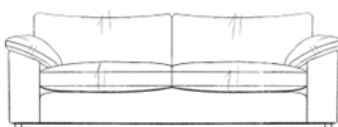

Kimberley

The superbly comfortable and practical Kimberley sofa offers superior comfort and true British craftsmanship at an affordable price.

Steel serpentine springs, solid steel clips and the finest quality foam grades are used to ensure superior comfort and durability. With an extensive range of beautiful fabrics and colours to choose from you will be spoilt for choice.

TECHNICAL INFORMATION

- Fully reversible seat and back cushions
- Spring seats
- Elasticated webbed back
- Fibre wrapped reflex seat foams
- No hollow areas
- Removable arm pads

4 SEATER SOFA

w 250 x h 91 x d 106cm

3 SEATER SOFA

w 220 x h 91 x d 106cm

2 SEATER SOFA

w 180 x h 91 x d 106cm

SNUGGLER

w 140 x h 91 x d 106cm