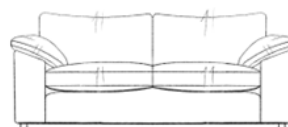

TECHNICAL INFORMATION

- Fully reversible seat and back cushions
- Spring seats
- Elasticated webbed back
- Fibre wrapped reflex seat foams
- No hollow areas
- Removable arm pads

4 SEATER SOFA

w 250 x h 91 x d 106cm

3 SEATER SOFA

w 220 x h 91 x d 106cm

2 SEATER SOFA

w 180 x h 91 x d 106cm

SNUGGLER

w 140 x h 91 x d 106cm