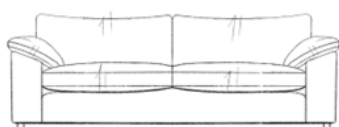

Kimberley

The superbly comfortable and practical Kimberley sofa offers superior comfort and true British craftsmanship at an affordable price.

Steel serpentine springs, solid steel clips and the finest quality foam grades are used to ensure superior comfort and durability. With an extensive range of beautiful fabrics and colours to choose from you will be spoilt for choice.

TECHNICAL INFORMATION

- Fully reversible seat and back cushions
- Spring seats
- Elasticated webbed back
- Fibre wrapped reflex seat foams
- No hollow areas
- Removable arm pads

4 SEATER SOFA

w 250 x h 91 x d 106cm

3 SEATER SOFA

w 220 x h 91 x d 106cm

2 SEATER SOFA

w 180 x h 91 x d 106cm

SNUGGLER

w 140 x h 91 x d 106cm