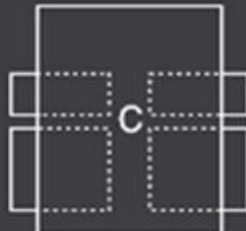

C

2 large drawers and 2 small drawers on double and above sized beds.
1 large drawer and 1 small drawer on single sized beds.