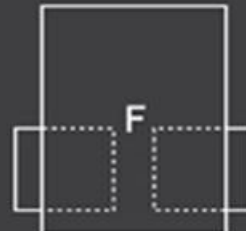

F

2 large drawers on double and above sized beds.
1 large drawer on single sized beds.

A king size (150 x 200cm) ottoman divan has six times more space than a two drawer divan.

Relyon
The best beds in the world