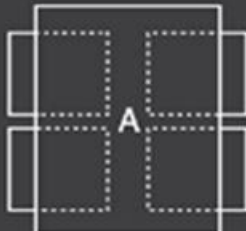

A

4 large drawers on double and above sized beds.
2 large drawers on single sized beds.