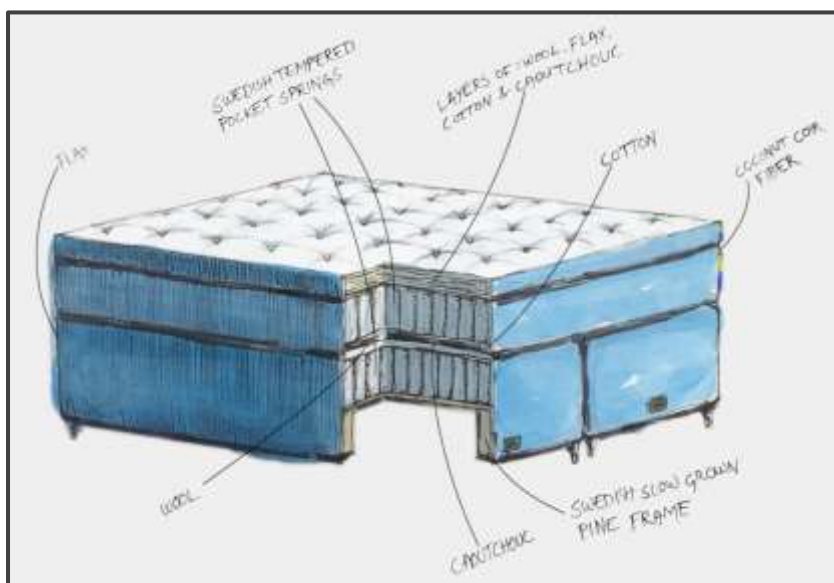

Materials:

- 12cm Swedish slow grown pine frame.
- Layer of cotton to protect the pine frame.
- 13cm Swedish tempered pocket springs.
- Layers of GOTS organic cotton and New Zealand Tokowool and flax.
- 13cm Swedish tempered pocket springs.
- Reinforced corners with coconut coir fibre and flax.

Sizes Available: Width: 90cm, 135cm, 150cm, 160cm, 180cm, 200cm

Length: 190cm, 200cm, 210cm

Height: 45cm (including base and mattress)

For a little extra surface softness, we have teamed the Rise frame with the Tagel Stretch top mattress. Layers of pure cotton and wool surrounds a horsehair pad. Tufted by hand.