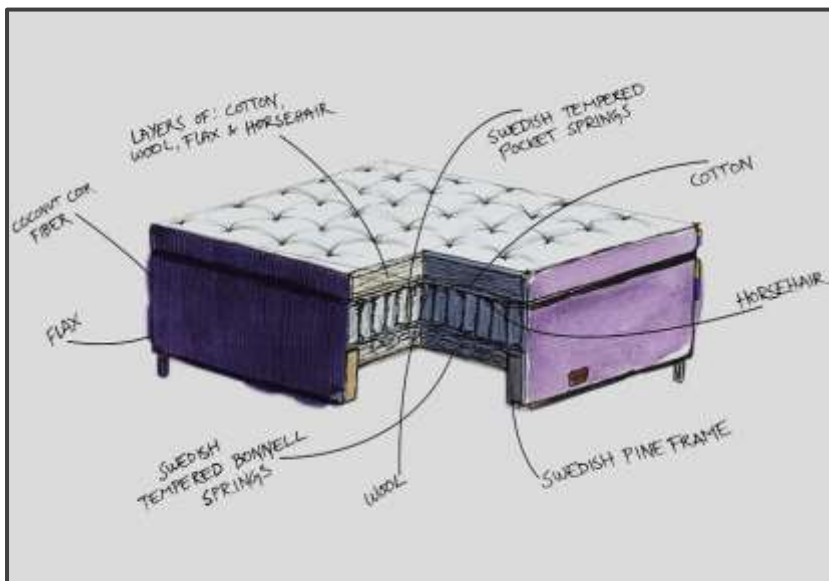

Light Bed

The Light is a slim, low silhouette design. Mattsons Beds feature a top mattress, something which is common in Scandinavia due to their high comfort demand. The Light will provide a durable and comfortable bed. 25 year warranty on bed frames and springs.

Layers of natural materials:

- 16cm Swedish slow grown pine frame.
- Layers of GOTS organic cotton to protect the pine frame.
- 9cm Swedish tempered bonnell springs.
- Layer of GOTS organic cotton between the bonnell spring and pocket spring.
- 13cm Swedish tempered pocket springs.
- GOTS organic cotton, New Zealand Tokowool, flax and fine spun horsehair.
- Reinforced corners with coconut coir fibre and flax.

Sizes Available: Width: 90cm, 135cm, 150cm, 160cm, 180cm, 200cm

Length: 190cm, 200cm, 210cm

Height: 31cm (base)

For a little extra surface softness, we have teamed the Light frame with the Tagel Stretch top mattress. With layers of pure cotton, wool and curled horse hair. Tufted by hand.