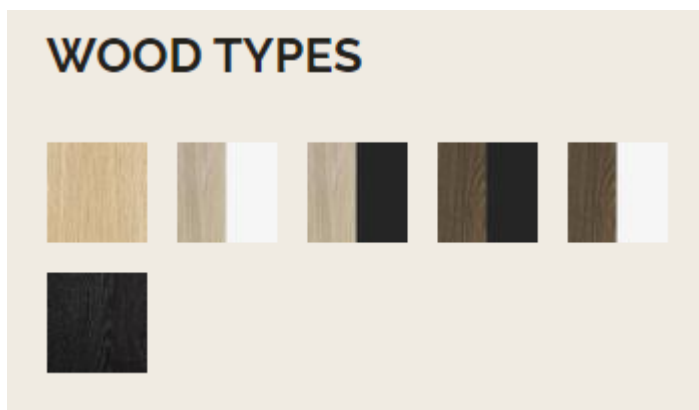

The Scandi Desk with rounded corners in solid wood, veneer or laminate provides a beautiful and functional workspace. The desk has a classic underframe of four wooden legs mounted in each corner.

The home desk has pre-installed USB plugins, a spacious drawer and velcro straps for cords and cables.

The desk is also available with a Bauhaus inspired steel frame.

Choose from a wide choice of finishes: