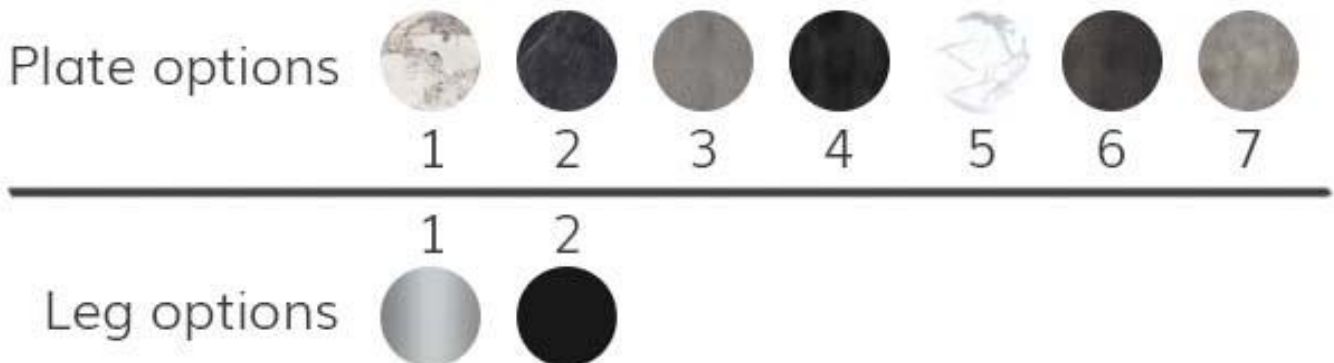

Leena

Table with two pull out extensions

- 90/135 x h 76 x 135cm
- 90/150 x h 76 x 150cm

The Leena dining table has two extensions which are hidden beneath the surface. With a simple turn of the central plate, the two extensions automatically unfold, thus transforming the Leena table into a magnificent 135cm diameter or 150cm piece. The marble / ceramic top is making maintenance a breeze. Dine in style and elegance with the Leena!

Round dining table with retractable extensions. Available in a variety of different ceramic colours and the table has a large brushed stainless steel or matt stainless steel solid base.

Plate Options: 1) Calcutta Marble 2) Marquina Marble 3) Silver 4) Titanium 5) Matt Marble 6) Steel 7) Argile

Leg Options: 1) Brushed Stainless Steel 2) Lacquered Steel Black