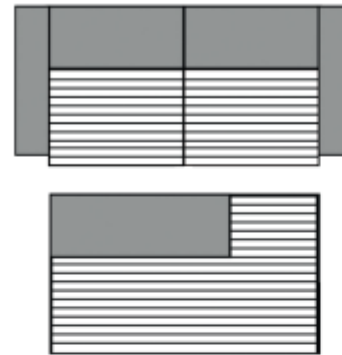

01872 222 226
01726 70711
01208 814 242
01736 755 700

Seat: sandwich str. + ticking / Back: ticking

Seat

1. frame
2. zigzag springs
3. zigzag spring cover
4. sandwich structure + ticking (fixed marked seat)
5. cotton wadding cover
6. cover material

Back

1. frame
2. ticking (loose back cushions)
3. cotton wadding cover
4. cover material

3-seater/1-seater+end-element etc.

Longchair

corner element

angular corner

All articles at a glance (without types with function and accessories)

Single elements with 2 armrests	
	
1,5-seater with 2 armrests	1,5-seater medium with 2 armrests
176 cm	156 cm

Single elements without armrests	
	
1,5-seater without armrests	1,5-seater medium without armrests
120 cm	100 cm

Dimension (ap. cm) Height 83 Depth 125 Seat hei. 43 Seat dep. 84			
item No.	7666	7446	7444
Dimensions	40 x 27 cm	40 x 50 cm	70 x 70 cm
	wooden tray for armrest	wooden tray mini for stool	wooden tray for stool