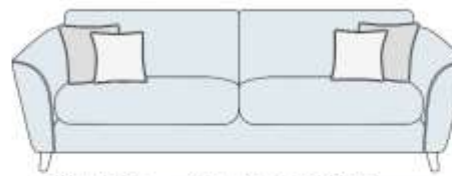

Bridgend, PL27 6DA

4 Fore Street, Copperhouse, TR27 4DY

01872 222 226

01726 70711

01208 814 242

01736 755 700

4 Seater Sofa (Split frame) 252 x h 91 x 102cm

3 Seater Sofa 224 x h 91 x 102cm

2 Seater Sofa 181 x h 91 x 102cm

Snuggler
150 x h 91 x 102cm

Chair
115 x h 91 x 102cm

Large Corner Small
330 x h 91 x 239cm
Large Corner Large
330 x h 91 x 330cm
Small Corner Small
239 x h 91 x 239cm

Frames: Seasoned hardwood from managed sources.
Handcrafted with care; glued, screwed and stapled.
10 year frame guarantee