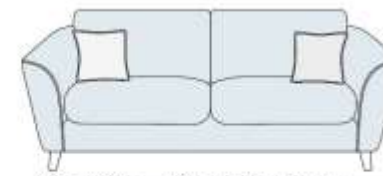

Bridgend, PL27 6DA

4 Fore Street, Copperhouse, TR27 4DY

01872 222 226

01726 70711

01208 814 242

01736 755 700

4 Seater Sofa (Split frame) 252 x h 91 x 102cm

3 Seater Sofa 224 x h 91 x 102cm

2 Seater Sofa 181 x h 91 x 102cm

Snuggler
150 x h 91 x 102cm

Chair
115 x h 91 x 102cm

Large Corner Small
330 x h 91 x 239cm
Large Corner Large
330 x h 91 x 330cm
Small Corner Small
239 x h 91 x 239cm

Frames: Seasoned hardwood from managed sources.
Handcrafted with care; glued, screwed and stapled.
10 year frame guarantee