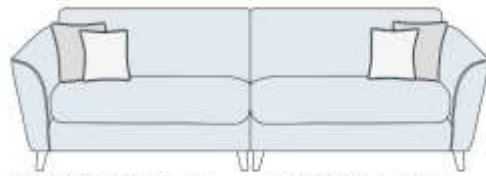

Bridgend, PL27 6DA

4 Fore Street, Copperhouse, TR27 4DY

01872 222 226

01726 70711

01208 814 242

01736 755 700

4 Seater Sofa (Split frame) 252 x h 91 x 102cm

3 Seater Sofa 224 x h 91 x 102cm

2 Seater Sofa 181 x h 91 x 102cm

Snuggler
150 x h 91 x 102cm

Chair
115 x h 91 x 102cm

Large Corner Small
330 x h 91 x 239cm
Large Corner Large
330 x h 91 x 330cm
Small Corner Small
239 x h 91 x 239cm

Frames: Seasoned hardwood from managed sources.
Handcrafted with care; glued, screwed and stapled.
10 year frame guarantee