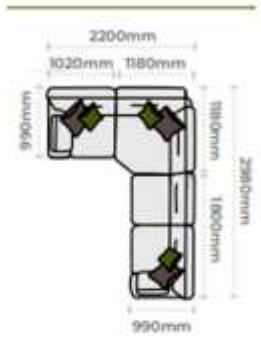

Annie

Pieces available / dimensions

Grand sofa
H 970mm
W 2300mm
D 990mm

3 seater sofa
H 970mm
W 2070mm
D 990mm

2 seater sofa
H 970mm
W 1860mm
D 990mm

Snuggler
H 970mm
W 1420mm
D 990mm

Chair
H 970mm
W 1060mm
D 940mm

**Group 1
(3 Corner 3)**

**Group 2
(3 Corner 2 LHF)**

**Group 3
(2 Corner 3 RHF)**

**Group 4
(3 Corner 1 LHF)**

**Group 5
(1 Corner 3 RHF)**

**Group 6
(2 Corner 2)**

**Group 7
(2 Corner 1 LHF)**

**Group 8
(1 Corner 2 RHF)**