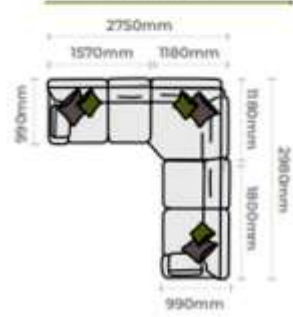

Annie

Pieces available / dimensions

Grand sofa
H 970mm
W 2300mm
D 990mm

3 seater sofa
H 970mm
W 2070mm
D 990mm

2 seater sofa
H 970mm
W 1860mm
D 990mm

Snuggler
H 970mm
W 1420mm
D 990mm

Chair
H 970mm
W 1060mm
D 940mm

**Group 1
(3 Corner 3)**

**Group 2
(3 Corner 2 LHF)**

**Group 3
(2 Corner 3 RHF)**

**Group 4
(3 Corner 1 LHF)**

**Group 5
(1 Corner 3 RHF)**

**Group 6
(2 Corner 2)**

**Group 7
(2 Corner 1 LHF)**

**Group 8
(1 Corner 2 RHF)**