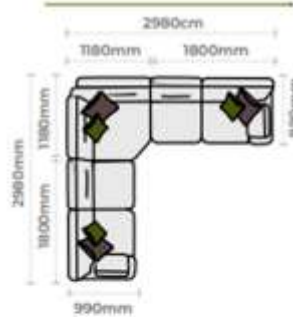

Annie

Pieces available / dimensions

Grand sofa
H 970mm
W 2300mm
D 990mm

3 seater sofa
H 970mm
W 2070mm
D 990mm

2 seater sofa
H 970mm
W 1860mm
D 990mm

Snuggler
H 970mm
W 1420mm
D 990mm

Chair
H 970mm
W 1060mm
D 940mm

Accent chair
H 870mm
W 740mm
D 840mm

Legged Ottoman
H 400mm
W 1000mm
D 570mm

Storage Stool
H 410mm
W 640mm
D 580mm

Footstool
H 380mm
W 640mm
D 580mm

10 year structural guarantee

10 year cold cure seat cushion guarantee

**Group 1
(3 Corner 3)**

**Group 2
(3 Corner 2 LHF)**

**Group 3
(2 Corner 3 RHF)**

**Group 4
(3 Corner 1 LHF)**

**Group 5
(1 Corner 3 RHF)**

**Group 6
(2 Corner 2)**

**Group 7
(2 Corner 1 LHF)**

**Group 8
(1 Corner 2 RHF)**