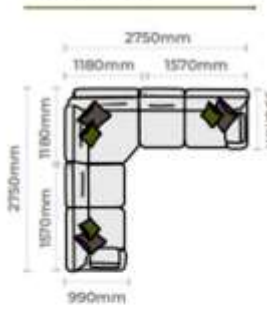

Annie

Pieces available / dimensions

Grand sofa
H 970mm
W 2300mm
D 990mm

3 seater sofa
H 970mm
W 2070mm
D 990mm

2 seater sofa
H 970mm
W 1860mm
D 990mm

Snuggler
H 970mm
W 1420mm
D 990mm

Chair
H 970mm
W 1060mm
D 940mm

**Group 1
(3 Corner 3)**

**Group 2
(3 Corner 2 LHF)**

**Group 3
(2 Corner 3 RHF)**

**Group 4
(3 Corner 1 LHF)**

**Group 5
(1 Corner 3 RHF)**

**Group 6
(2 Corner 2)**

**Group 7
(2 Corner 1 LHF)**

**Group 8
(1 Corner 2 RHF)**