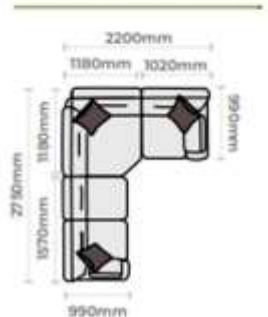

Annie

Pieces available / dimensions

Grand sofa
H 970mm
W 2300mm
D 990mm

3 seater sofa
H 970mm
W 2070mm
D 990mm

2 seater sofa
H 970mm
W 1860mm
D 990mm

Snuggler
H 970mm
W 1420mm
D 990mm

Chair
H 970mm
W 1060mm
D 940mm

**Group 1
(3 Corner 3)**

**Group 2
(3 Corner 2 LHF)**

**Group 3
(2 Corner 3 RHF)**

**Group 4
(3 Corner 1 LHF)**

**Group 5
(1 Corner 3 RHF)**

**Group 6
(2 Corner 2)**

**Group 7
(2 Corner 1 LHF)**

**Group 8
(1 Corner 2 RHF)**