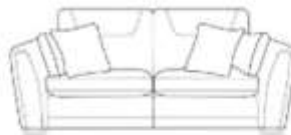

Annie

Pieces available / dimensions

Grand sofa
H 970mm
W 2300mm
D 990mm

3 seater sofa
H 970mm
W 2070mm
D 990mm

2 seater sofa
H 970mm
W 1860mm
D 990mm

Snuggler
H 970mm
W 1420mm
D 990mm

Chair
H 970mm
W 1060mm
D 940mm