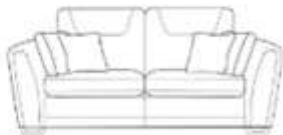

Annie

Pieces available / dimensions

Grand sofa
H 970mm
W 2300mm
D 990mm

3 seater sofa
H 970mm
W 2070mm
D 990mm

2 seater sofa
H 970mm
W 1860mm
D 990mm

Snuggler
H 970mm
W 1420mm
D 990mm

Chair
H 970mm
W 1060mm
D 940mm

Accent chair
H 870mm
W 740mm
D 840mm

Legged Ottoman
H 400mm
W 1000mm
D 570mm

Storage Stool
H 410mm
W 640mm
D 580mm

Footstool
H 380mm
W 640mm
D 580mm

10 year structural guarantee

10 year cold cure seat cushion guarantee