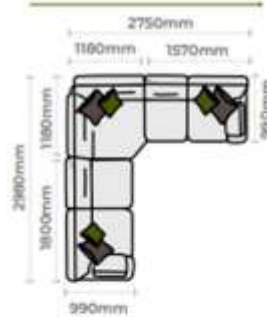

Annie

Pieces available / dimensions

Grand sofa
H 970mm
W 2300mm
D 990mm

3 seater sofa
H 970mm
W 2070mm
D 990mm

2 seater sofa
H 970mm
W 1860mm
D 990mm

Snuggler
H 970mm
W 1420mm
D 990mm

Chair
H 970mm
W 1060mm
D 940mm

**Group 1
(3 Corner 3)**

**Group 2
(3 Corner 2 LHF)**

**Group 3
(2 Corner 3 RHF)**

**Group 4
(3 Corner 1 LHF)**

**Group 5
(1 Corner 3 RHF)**

**Group 6
(2 Corner 2)**

**Group 7
(2 Corner 1 LHF)**

**Group 8
(1 Corner 2 RHF)**