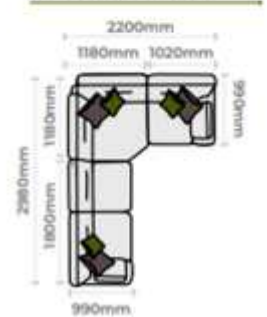

Annie

Pieces available / dimensions

Grand sofa
H 970mm
W 2300mm
D 990mm

3 seater sofa
H 970mm
W 2070mm
D 990mm

2 seater sofa
H 970mm
W 1860mm
D 990mm

Snuggler
H 970mm
W 1420mm
D 990mm

Chair
H 970mm
W 1060mm
D 940mm

**Group 1
(3 Corner 3)**

**Group 2
(3 Corner 2 LHF)**

**Group 3
(2 Corner 3 RHF)**

**Group 4
(3 Corner 1 LHF)**

**Group 5
(1 Corner 3 RHF)**

**Group 6
(2 Corner 2)**

**Group 7
(2 Corner 1 LHF)**

**Group 8
(1 Corner 2 RHF)**