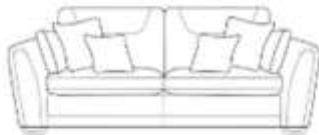

Annie

Pieces available / dimensions

Grand sofa
H 970mm
W 2300mm
D 990mm

3 seater sofa
H 970mm
W 2070mm
D 990mm

2 seater sofa
H 970mm
W 1860mm
D 990mm

Snuggler
H 970mm
W 1420mm
D 990mm

Chair
H 970mm
W 1060mm
D 940mm