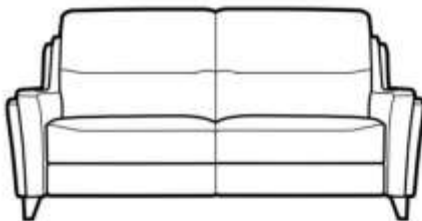

PORTLAND LARGE 2 SEATER