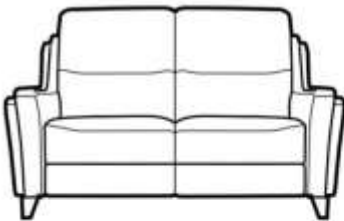

PORTLAND 2 SEATER

Height	100 cm
Width	162 cm
Depth	97 cm
Seat Height	51 cm
Seat Width	123 cm
Seat Depth	54 cm
Arm Height	63 cm
Leg Height	12 cm