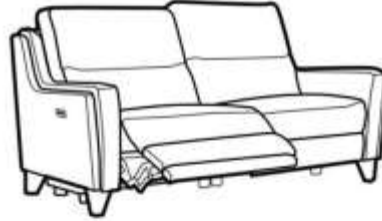

PORTLAND LARGE 2 SEATER POWER RECLINER

Height	100 cm
Width	198 cm
Depth	97 cm
Full Recline	156 cm
Seat Height	51 cm
Seat Width	161 cm
Seat Depth	54 cm
Arm Height	62 cm
Leg Height	12 cm

Options

Standard	Optional	Options
Wired Mesh	Hydrogers	Soft, Light Oak, Neutral Steel
Seat Cushions	Arms	NO