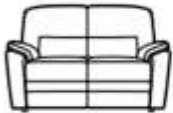

CHAIR
H101cm W96cm D97cm
SH50cm SW49cm SD55cm AH64cm

TWO SEATER SOFA
H101cm W148cm D97cm
SH50cm SW98cm SD55cm AH64cm

LARGE TWO SEATER SOFA
H101cm W198cm D97cm
SH50cm SW150cm SD55cm AH64cm

CHAIR RECLINER
Available in Manual and Power options
H101cm W96cm D97cm
SH50cm SW49cm SD55cm AH64cm
Full Recline 140cm

TWO SEATER RECLINER SOFA
Available in Manual and Power options
H101cm W148cm D97cm
SH50cm SW98cm SD55cm AH64cm
Full Recline 140cm

LARGE TWO SEATER RECLINER SOFA
Available in Manual and Power options
H101cm W198cm D97cm
SH50cm SW150cm SD55cm AH64cm
Full Recline 140cm