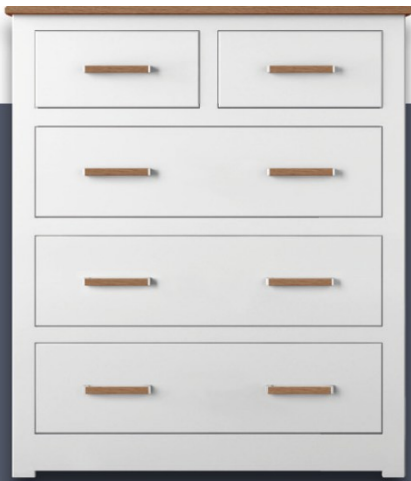

Julian Foye

The Mason Bedroom Collection

MO10001 | MO10004

Narrow | Wide 2 Drawer Bedside

MO10001 Narrow - W43 x H60.6 x D42.8cm

MO10004 Wide - W53 x H60.6 x D42.8cm

MO10002 | MO10005

Narrow | Wide 2 Drawer Open Bedside

MO10002 Narrow - W43 x H73.4 x D42.8cm

MO10005 Wide - W53 x H73.4 x D42.8cm

MO10003 | MO10006

Narrow | Wide 3 Drawer Bedside

MO10003 Narrow - W43 x H73.4 x D42.8cm

MO10006 Wide - W53 x H73.4 x D42.8cm

MO10105

5 Drawer Chest

MO10105 - W43 x H111.8 x D48cm

MO10106

5 Drawer Wellington

MO10106 - W53 x H111.8 x D48cm

MO10102

2 + 2 Drawer Chest

MO10102 - W94 x H86.2 x D48cm

MO10103

3 + 2 Drawer Chest

MO10103 - W94 x H111.8 x D48cm

MO10104

4 + 3 Drawer Chest

MO10104 - W135 x H86.2 x D48cm

Our flexibility is perfectly demonstrated in our range of bedside tables where we offer a selection of different models including 2 and 3 drawer options, available with and without open top shelves, all in 3 different sizes. Pick the storage that suits your needs in the size that fits your room.