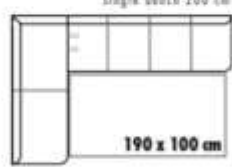

Handcrafted in Germany.

Size

140 x h 88 x 68cm, 150cm, 160cm, 170cm, 180cm, 190cm, 200cm, 210cm, 220cm or 230cm

As a corner bench - 168 x h 88 x 68cm - 178 x h 88 x 68cm - 188 x h 88 x 68cm

Truro Tregolls Road, TR1 1SB 01872 222 226
 St Austell 8 Manfield Way, Holmbush, PL25 3HQ 01726 70711
 Wadebridge Bridgend, PL27 6DA 01208 814 242
 Hayle 4 Fore Street, Copperhouse, TR27 4DY 01736 755 700

17- STAINLESS STEEL OPTIC

18- ANTHRACITE MATT

MEASUREMENT 238 CM

single bench 170 cm

corner bench left 160 cm

160 x 90 cm

MEASUREMENT 238 CM

single bench 170 cm

corner bench right 160 cm

160 x 90 cm

MEASUREMENT 248 CM

single bench 200 cm

corner bench left 178 cm

190 x 100 cm

MEASUREMENT 248 CM

single bench 200 cm

corner bench right 178 cm

190 x 100 cm

MEASUREMENT 298 CM

single bench 230 cm

corner bench left 178 cm

220 x 100 cm

MEASUREMENT 298 CM

single bench 230 cm