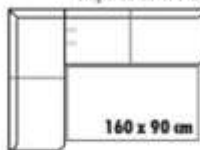

Handcrafted in Germany.

Size

140 x h 88 x 68cm, 150cm, 160cm, 170cm, 180cm, 190cm, 200cm, 210cm, 220cm or 230cm

As a corner bench - 168 x h 88 x 68cm - 178 x h 88 x 68cm - 188 x h 88 x 68cm

Truro Tregolls Road, TR1 1SB 01872 222 226
 St Austell 8 Manfield Way, Holmbush, PL25 3HQ 01726 70711
 Wadebridge Bridgend, PL27 6DA 01208 814 242
 Hayle 4 Fore Street, Copperhouse, TR27 4DY 01736 755 700

17- STAINLESS STEEL OPTIC

18- ANTHRACITE MATT

MEASUREMENT 238 CM

single bench 170 cm

corner bench left 160 cm

160 x 90 cm

MEASUREMENT 238 CM

single bench 170 cm

corner bench right 160 cm

160 x 90 cm

MEASUREMENT 248 CM

single bench 200 cm

corner bench left 178 cm

190 x 100 cm

MEASUREMENT 248 CM

single bench 200 cm

corner bench right 178 cm

190 x 100 cm

MEASUREMENT 298 CM

single bench 230 cm

corner bench left 178 cm

220 x 100 cm

MEASUREMENT 298 CM

single bench 230 cm