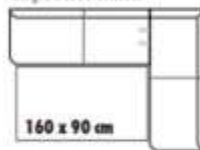

Handcrafted in Germany.

Size

140 x h 88 x 68cm, 150cm, 160cm, 170cm, 180cm, 190cm, 200cm, 210cm, 220cm or 230cm

As a corner bench - 168 x h 88 x 68cm - 178 x h 88 x 68cm - 188 x h 88 x 68cm

Truro Tregolls Road, TR1 1SB 01872 222 226
 St Austell 8 Manfield Way, Holmbush, PL25 3HQ 01726 70711
 Wadebridge Bridgend, PL27 6DA 01208 814 242
 Hayle 4 Fore Street, Copperhouse, TR27 4DY 01736 755 700

17- STAINLESS STEEL OPTIC

18- ANTHRACITE MATT

MEASUREMENT 238 CM

single bench 170 cm

corner bench left 160 cm

160 x 90 cm

MEASUREMENT 238 CM

single bench 170 cm

corner bench right 160 cm

160 x 90 cm

MEASUREMENT 248 CM

single bench 200 cm

corner bench left 178 cm

190 x 100 cm

MEASUREMENT 248 CM

single bench 200 cm

corner bench right 178 cm

190 x 100 cm

MEASUREMENT 298 CM

single bench 230 cm

corner bench left 178 cm

220 x 100 cm

MEASUREMENT 298 CM

single bench 230 cm