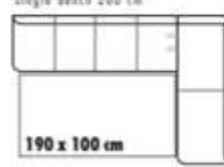

Handcrafted in Germany.

Size

140 x h 88 x 68cm, 150cm, 160cm, 170cm, 180cm, 190cm, 200cm, 210cm, 220cm or 230cm

As a corner bench - 168 x h 88 x 68cm - 178 x h 88 x 68cm - 188 x h 88 x 68cm

Truro Tregolls Road, TR1 1SB 01872 222 226
 St Austell 8 Manfield Way, Holmbush, PL25 3HQ 01726 70711
 Wadebridge Bridgend, PL27 6DA 01208 814 242
 Hayle 4 Fore Street, Copperhouse, TR27 4DY 01736 755 700

17- STAINLESS STEEL OPTIC

18- ANTHRACITE MATT

MEASUREMENT 238 CM

single bench 170 cm

corner bench left 160 cm

160 x 90 cm

MEASUREMENT 238 CM

single bench 170 cm

corner bench right 160 cm

160 x 90 cm

MEASUREMENT 248 CM

single bench 200 cm

corner bench left 178 cm

190 x 100 cm

MEASUREMENT 248 CM

single bench 200 cm

corner bench right 178 cm

190 x 100 cm

MEASUREMENT 298 CM

single bench 230 cm

corner bench left 178 cm

220 x 100 cm

MEASUREMENT 298 CM

single bench 230 cm