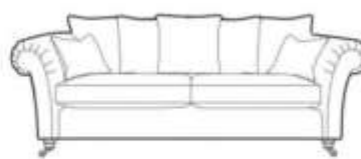

Oregon

A timeless sofa silhouette given a modern and luxurious update – the Oregon is the ultimate in sink-into-comfort sofa.

Deep Extra-life fibre seat cushions and soft fibre backs, and a sprung edge made from premium British steel and Supaloop sprung back. Includes hardwood feet and feather accent scatter pillows.

Solid ash feet, available in light oak, limed, vintage grey or dark walnut finish. Castors available in the colours brass, chrome or anodised.

Grand Sofa
264 x h 96 x 108cm

Extra Large Sofa
236 x h 96 x 108cm

Large Sofa
215 x h 96 x 108cm

Loveseat
160 x h 96 x 108cm

Chair
111 x h 96 x 108cm