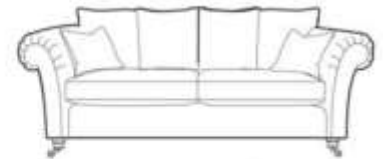

Oregon

A timeless sofa silhouette given a modern and luxurious update – the Oregon is the ultimate in sink-into-comfort sofa.

Deep Extra-life fibre seat cushions and soft fibre backs, and a sprung edge made from premium British steel and Supaloop sprung back. Includes hardwood feet and feather accent scatter pillows.

Solid ash feet, available in light oak, limed, vintage grey or dark walnut finish. Castors available in the colours brass, chrome or anodised.

Grand Sofa
264 x h 96 x 108cm

Extra Large Sofa
236 x h 96 x 108cm

Large Sofa
215 x h 96 x 108cm

Loveseat
160 x h 96 x 108cm

Chair
111 x h 96 x 108cm