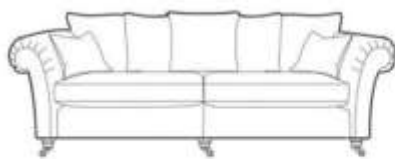

Oregon

A timeless sofa silhouette given a modern and luxurious update – the Oregon is the ultimate in sink-into-comfort sofa.

Deep Extra-life fibre seat cushions and soft fibre backs, and a sprung edge made from premium British steel and Supaloop sprung back. Includes hardwood feet and feather accent scatter pillows.

Solid ash feet, available in light oak, limed, vintage grey or dark walnut finish. Castors available in the colours brass, chrome or anodised.

Grand Sofa
264 x h 96 x 108cm

Extra Large Sofa
236 x h 96 x 108cm

Large Sofa
215 x h 96 x 108cm

Loveseat
160 x h 96 x 108cm

Chair
111 x h 96 x 108cm