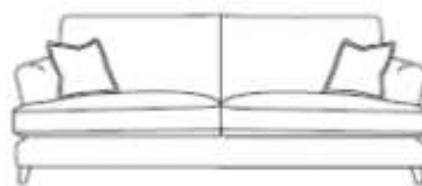

LARGE W212 H97 D102CM