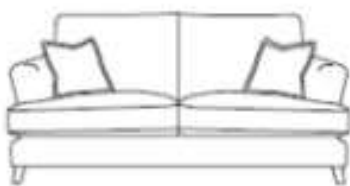

Inclusive oxford scatter cushions: Feather filled.

EXTRA LARGE W232 H97 D102CM

LARGE W212 H97 D102CM

MEDIUM W192 H97 D102CM

Solid wood feet: Light, Limed Finish, Vintage or Medium.

SMALL W172 H97 D102CM

LOVESEAT W129 H97 D102CM