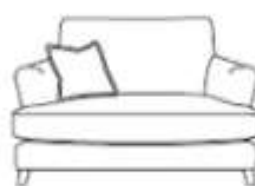

Inclusive oxford scatter cushions: Feather filled.

EXTRA LARGE W232 H97 D102CM

LARGE W212 H97 D102CM

MEDIUM W192 H97 D102CM

Solid wood feet: Light, Limed Finish, Vintage or Medium.

SMALL W172 H97 D102CM

LOVESEAT W129 H97 D102CM