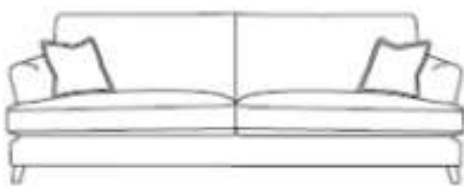

EXTRA LARGE W232 H97 D102CM