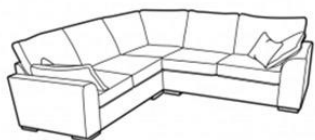

## Ashcombe

The ultimate modern sofa. Great proportions, grand scale, with low arm pillows for lounging and a high back – just perfect.

Designed and handcrafted in the UK. Seat cushions filling: High quality foam core with a thick fibre wrap over high tensile zig-zag sprung seat platforms, fibre backs, a hardwood frame and feet: light, medium, limed or vintage grey finish. Choice of fabrics. Inclusive scatters and bolsters: 100% dequilled duck feathers in a thick cambric case.

### SPECIFICATIONS

FULL CORNER W 275 x H 97 x L 275 x D 99cm

CORNER W 275 x H 97 x L 199 x D 99cm

GRAND SPLIT W 247 x H 97 x D 99cm

GRAND W 247 x H 97 x D 99cm

EXTRA LARGE W 223 x H 97 x D 99cm

LARGE W 203 x H 97 x D 99cm

MEDIUM W 183 x H 97 x D 99cm

LOVESEAT W 139 x H 97 x D 99cm

CHAIR W 104 x H 97 x D 99cm