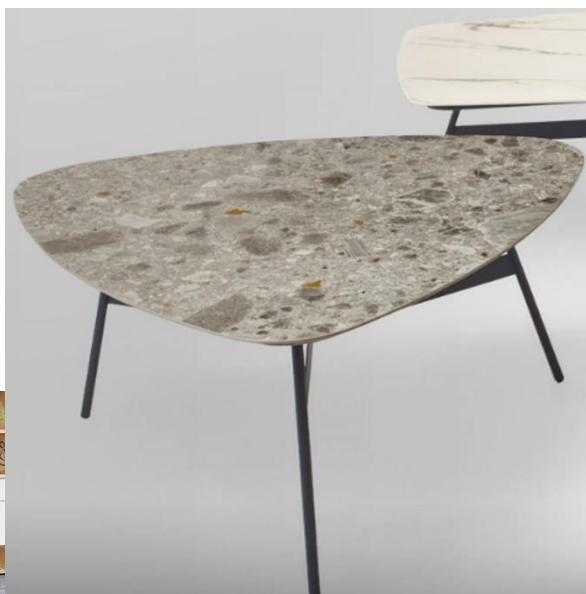

Coppa

Frame in metal anthracite matt finish

You can choose between square, triangle, round, oval and rectangular models, select an attractive combination of real wood veneer oiled finish (6 wood finishes) - glass or choose easy-care stone or ceramic surfaces.

Coppa coffee tables – 5 shapes – 8 sizes – 3 heights.

coffee tables

4775 Triangular 90 x h 35 x 87cm

4776 Oval 116 x h 35 x 70cm

4784 Square 75 x h 42 x 75cm

4785 Rectangle 100 x h 35 x 60cm

4773 Round 55 x h 49cm

4774 Round 83 x h 35 + 42cm

4770 Square side table 43 x h 49 x 43cm

4771 Square side table 65 x h 35 + 42 x 65cm

4772 Square side table 83 x h 35 + 42 x 83cm