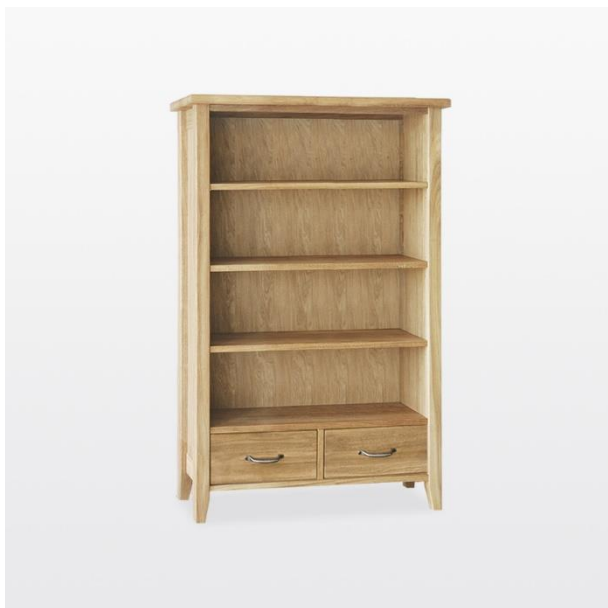

## Royale bookcases

made from a combination of solid European oak and veneer.

WIN4 Small bookcase with 2 drawers  
95 x h 120 x 28cm

WIN161 Tall bookcase  
72 x h 175 x 28cm

WIN35G Bookcase with lights  
80 x h 183 x 45cm

WIN56 CD / DVD Tower  
50 x h 120 x 22cm