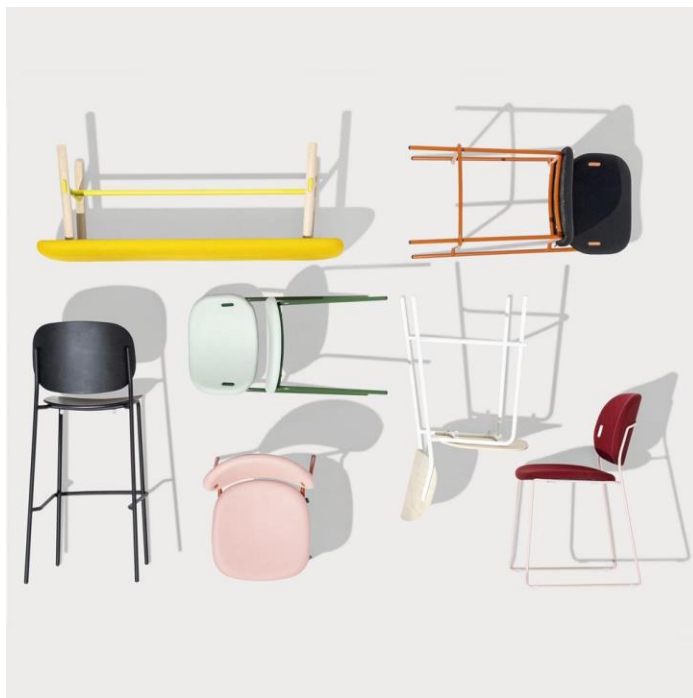

## YO! chair

YO chair! with seat and back in choice of wood, upholstered and polypropylene.  
The fixing of the back becomes the distinctive element thanks to a coloured decorative plate applied on the surface, always in the same colour as the frame.

### Size

Height 47 – 81cm

Width 47cm

Depth 55cm