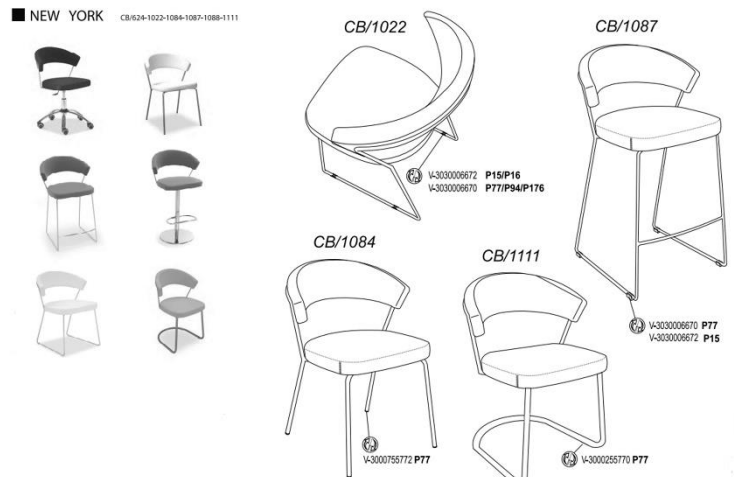

New York Dining Chair

NEW YORK chair: metal frame and upholstered and covered seat/backrest. **Sled base.** The enveloping backrest and wide seat, which make the chair very comfortable, are both upholstered. The chair is also fitted with four plastic shockproof feet of neutral colour, placed under the sled base. Ideal to complement the decor of the dining room or study, choose the combination you prefer.

6 frame finishes.

23 seat finishes.

CB1022 Sled base chair 57 x h 75.5 x 52cm