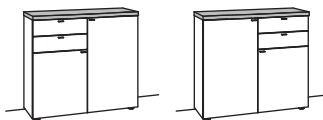

RHF LHF

order no.:	F301-....L/R	à
F301-		
ambient lighting	F909-0038L	
transformer	F915-0000	
underframe	F848-..05	
underframe lighting	F911-0005	

SIDEBOARD X5

2 doors
2 wood shelves, adjustable
2 full pull out drawers
1 open space
assembled

W à 120 cm
H 105 cm
D 43 cm