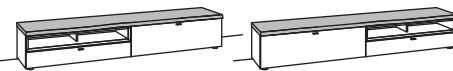

LOWBOARD X5

1 open space (divider recessed)
1 full pull out drawer (divided)
1 drop flap (space divided) pre-assembled, 3 cases

W à 240 cm
H 40 cm
D 43/53 cm

CURVED EDGE

order no.: **F111-....L/R** | D 43 cm à
F125-....L/R | D 53 cm