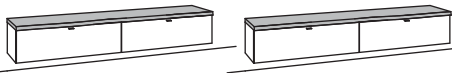

HANGING LOWBOARD X5

1 full pull out drawer (divided)
1 drop flap (space divided)
max. load up to 70 kg
pre-assembled, 3 cases

W à 240 cm
H 39 cm
D 43/53 cm

CURVED EDGE

order no.:	F029-....L/R D 43 cm	à
	F043-....L/R D 53 cm	
F029-		
F043-		
cable flap	F840-0000	