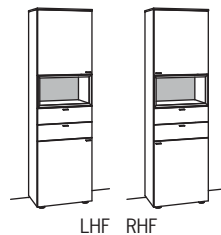

order no.: **F657-...L/R**

F657-	
glass door for open space for F657L	F837-0000L
glass door for open space for F657R	F837-0000R
set of 1 LED lighting	F901-0001
ambient lighting	F909-00..K
transformer	F915-0000
underframe	F848-....
underframe lighting	F911-00..