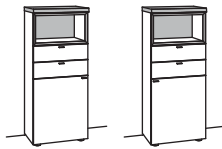

LHF RHF

order no.:	F465-....L/R	à
F465-		
glass door for open space for F465L	F837-0000L	
glass door for open space for F465R	F837-0000R	
set of 1 LED lighting	F901-0001	
ambient lighting	F909-00..L	
transformer	F915-0000	
underframe	F848-....	
underframe lighting	F911-00..