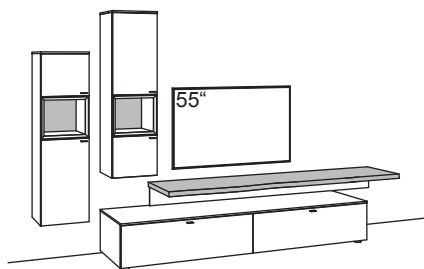

recommendation X516-....L/R

R = reversed (same price)

W	340 cm
H	207 cm
D	53/43/33 cm

TOTAL PRICE	

recommendation consists of:

1x hanging cabinet X5	F729-....L
1x hanging cabinet X5	F721-....L
1x lowboard X5	F122-..00L
1x stacking element X5	F843-

LIGHTING PACKAGE:

complete lighting incl. transformer, extension cord and dimmer	FP16-0000

LIGHTING for single orders

2x set of 1 LED lighting, hanging cabinet à	F901-0001
1x lighting for stacking element, stacking element	F903-0002
1x ambient lighting, stacking element	F904-0002
2x transformer à	F915-0000
1x extension cord X5	F916-0000
1x transmit dimmer set	0094-0042

supplementary equipment, optional:

1x glass door for open space for F721L, hanging cabinet	F835-0000L
1x glass door for open space for F729L, hanging cabinet	F835-0000L
1x ambient lighting below, stacking element	F904-0004
1x cable flap, lowboard	F840-0000