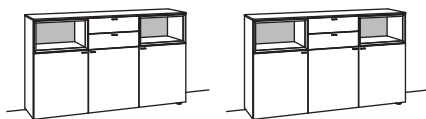

order no.:	F306-....L/R	à
F306-		
glass door for open space left	F837-0000L	
glass door for open space right	F837-0000R	
2x set of 1 LED lighting	F901-0001 à	
ambient lighting	F909-0041K	
transformer	F915-0000	
underframe	F848-..08	
underframe lighting	F911-0008	

SIDEBOARD X5

3 doors
3 wood shelves, adjustable
2 open spaces
2 full pull out drawers
pre-assembled, 3 cases

W à 180 cm
H 108 cm
D 43 cm

CURVED EDGE