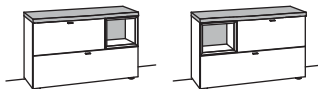

LHF RHF

order no.:	F285-....L/R	à
F285-		
glass door for open space for F285L	F835-0000R	
glass door for open space for F285R	F835-0000L	
set of 1 LED lighting	F901-0001	
ambient lighting	F909-00..L	
transformer	F915-0000	
underframe	F848-....	
underframe lighting	F911-00..