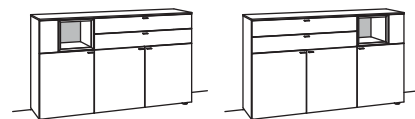

SIDEBOARD X5

3 doors
3 wood shelves, adjustable
2 open spaces
2 full pull out drawers
pre-assembled, 3 cases

W à 180 cm
H 108 cm
D 43 cm

CURVED EDGE

order no.:	F307-....L/R	à
F307-		
glass door for open space left	F837-0000L	
glass door for open space right	F837-0000R	
2x set of 1 LED lighting	F901-0001 à	
ambient lighting	F909-0041L	
transformer	F915-0000	
underframe	F848-..08	
underframe lighting	F911-0008	

SIDEBOARD X5

3 doors
3 wood shelves, adjustable
1 fixed shelf
1 open space
2 full pull out drawers
(divided)
pre-assembled, 3 cases

W à 180 cm
H 105 cm
D 43 cm

order no.:	F308-....L/R	à
F308-		
glass door for open space for F308L	F835-0000L	
glass door for open space for F308R	F835-0000R	
set of 1 LED lighting	F901-0001	
ambient lighting	F909-0041K	
transformer	F915-0000	
underframe	F848-..08	
underframe lighting	F911-0008	