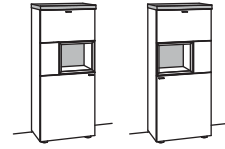

LHF RHF

order no.:	F461-....L/R	à
F461-		
glass door for open space for F461L	F835-0000L	
glass door for open space for F461R	F835-0000R	
set of 1 LED lighting	F901-0001	
ambient lighting	F909-00..L	
transformer	F915-0000	
underframe	F848-....	
underframe lighting	F911-00..