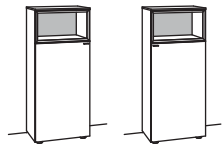

PLANNING ELEMENT X5

- 1 door
- 2 wood shelves, adjustable
- 1 open space assembled

W à 60 cm
H 139 cm
D 43 cm

LHF RHF

order no.:	F462-....L/R	à
F462-		
glass door for open space for F462L	F837-0000L	
glass door for open space for F462R	F837-0000R	
set of 1 LED lighting	F901-0001	
ambient lighting	F909-00..K	
transformer	F915-0000	
underframe	F848-....	
underframe lighting	F911-00..