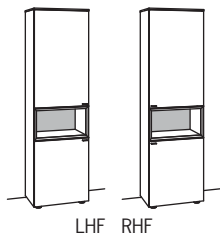

PLANNING ELEMENT X5

2 doors
3 wood shelves, adjustable
1 open space
assembled

W à 60 cm
H 207 cm
D 43 cm

order no.: **F656-...L/R**

F656-	
glass door for open space for F656L	F837-0000L
glass door for open space for F656R	F837-0000R
set of 1 LED lighting	F901-0001
ambient lighting	F909-00..K
transformer	F915-0000
underframe	F848-....
underframe lighting	F911-00..

PLANNING ELEMENT X5

2 doors
2 wood shelves, adjustable
1 open space
2 full pull out drawers
assembled

W à 60 cm
H 207 cm
D 43 cm