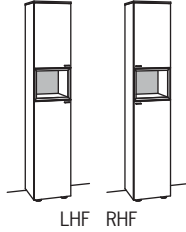

W à 40 cm
H 207 cm
D 43 cm

order no.: **F650-...00L/R**

F650-	
ambient lighting	F909-00..K
transformer	F915-0000

PLANNING ELEMENT X5

2 doors
3 wood shelves, adjustable
1 open space
assembled

W à 40 cm
H 207 cm
D 43 cm