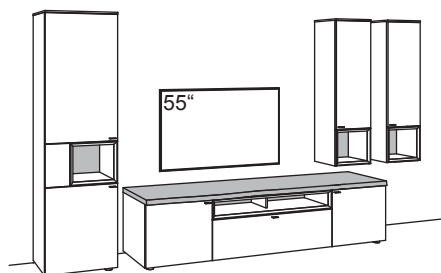

recommendation X522-....L/R

R = reversed (same price)

W 380 cm
H 207 cm
D 53/43/33 cm

TOTAL PRICE

recommendation consists of:

1x cabinet X5	F602-....L
1x lowboard X5	F147-
2x hanging cabinet X5	F722-....R

LIGHTING PACKAGE: