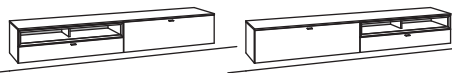

order no.:	F030-....L/R | D 43 cm	à
	F044-....L/R | D 53 cm	
F030-		
F044-		
2x set of 1 LED lighting transformer	F901-0001 à F915-0000	
cable flap	F840-0000	

HANGING LOWBOARD X5

1 open space (divider recessed)
1 full pull out drawer (zweigeteil)
1 drop flap (space divided)
max. load up to 70 kg
pre-assembled, 3 cases

W à 240 cm
H 39 cm
D 43/53 cm

CURVED EDGE