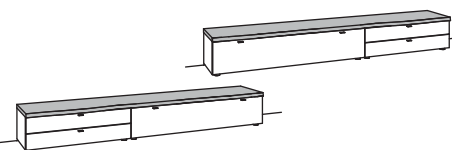

order no.: **F113-....L/R** | D 43 cm   à
F127-....L/R | D 53 cm

F113-		
F127-		
ambient lighting	F909-0080L	
transformer	F915-0000	
underframe	F848-.14	
underframe lighting	F911-0014	
cable flap	F840-0000