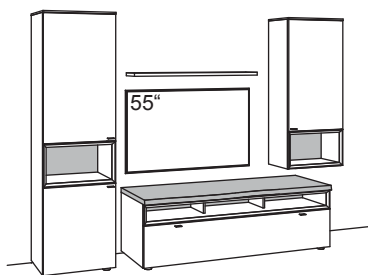

W	290 cm
H	207 cm
D	53/43/33/20 cm

TOTAL PRICE	
--------------------	--

recommendation consists of:

1x cabinet X5	F605-....L
1x lowboard X5	F243-
1x wall shelf X5	F806-..00
1x hanging cabinet X5	F724-....R