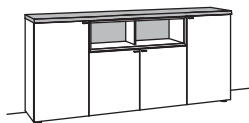

order no.:	F313-....	
F313-		
2x set of 1 LED lighting	F901-0001 à	
ambient lighting	F909-0044L	
transformer	F915-0000	
underframe	F848-..11	
underframe lighting	F911-0011	

SIDEBOARD X5

4 doors
4 wood shelves, adjustable
2 open spaces
2 full pull out drawers (divided)
pre-assembled, 4 cases

W 240 cm
H 105 cm
D 43 cm