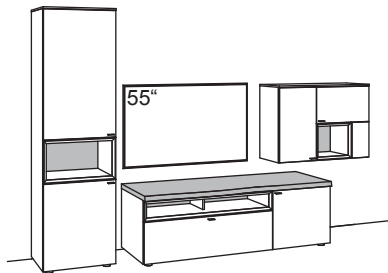

recommendation X514-....L/R

R = reversed (same price)

W	320 cm
H	207 cm
D	53/43/33 cm

KOMBI-GESAMTPAKET

recommendation consists of:

1x cabinet X5	F605-....L
1x lowboard X5	F145-....R
1x hanging cabinet X5	F712-....L