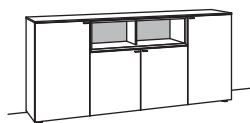

order no.:	F312-....	
F312-		
2x set of 1 LED lighting	F901-0001 à	
ambient lighting	F909-0044K	
transformer	F915-0000	
underframe	F848-..11	
underframe lighting	F911-0011	

SIDEBOARD X5

4 doors
6 wood shelves, adjustable
1 open space (divider recessed)
pre-assembled, 4 cases

W 240 cm
H 108 cm
D 43 cm

CURVED EDGE