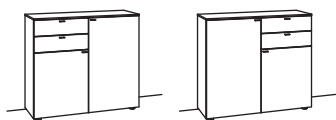

SYSTEM RECOMMENDATIONS

PLAN

5_STRONGLINE

Finishes:

Please add the 5TH - 8TH number of the order-no. with the finish code (see overview page 3)

3 GRIDS

H 105 + 108 cm

SYSTEM RECOMMENDATIONS

SIDEBOARD X5

2 doors
3 wood shelves, adjustable
2 full pull out drawers
assembled

W à 120 cm
H 105 cm
D 43 cm

RHF LHF

order no.:	F300-...00L/R	à
F300-		
ambient lighting	F909-0038K	
transformer	F915-0000	
underframe	F848-..05	
underframe lighting	F911-0005	

SIDEBOARD X5

2 doors
3 wood shelves, adjustable
2 full pull out drawers
assembled

W à 120 cm
H 108 cm
D 43 cm

CURVED EDGE