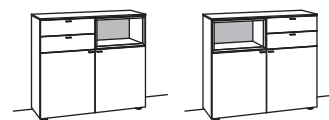

order no.:	F302-....L/R	à
F302-		
glass door for open space for F302L	F837-0000R	
glass door for open space for F302R	F837-0000L	
set of 1 LED lighting	F901-0001	
ambient lighting	F909-0038K	
transformer	F915-0000	
underframe	F848-..05	
underframe lighting	F911-0005	

SIDEBOARD X5

2 doors
2 wood shelves, adjustable
2 full pull out drawers
1 open space
assembled

W à 120 cm
H 108 cm
D 43 cm

CURVED EDGE