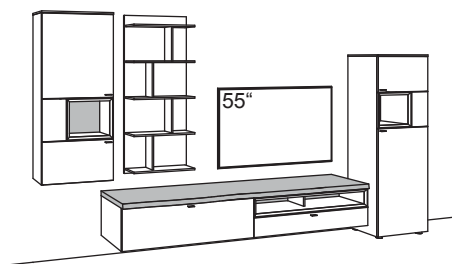

recommendation X523-....L/R

R = reversed (same price)

W 380 cm
H 207 cm
D 53/43/33/24 cm

TOTAL PRICE

recommendation consists of:

1x hanging cabinet X5	F725-....L
1x hanging lowboard X5	F045-....R
1x wall panel X5	F817-..00
1x cabinet X5	F500-....R