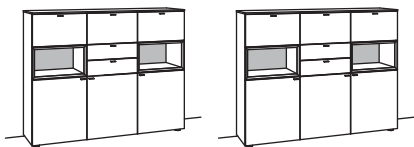

SYSTEM RECOMMENDATIONS

PLAN

5 STRONGLINE

Finishes:

Please add the 5TH - 8TH number of the order-no. with the finish code (see overview page 3)

4 GRIDS

H 139 + 142 cm

SYSTEM RECOMMENDATIONS

HIGHBOARD X5

3 doors
3 wood shelves, adjustable
3 drop flaps on top
2 open spaces
2 full pull out drawers
pre-assembled, 3 cases

W à 180 cm
H 139 cm
D 43 cm

order no.: **F418-....L/R**

F418-		
glass door f. open space le. F418L	F837-0000L	
glass door f. open space ri. F418L/R	F837-0000R	
2x set of 1 LED lighting	F901-0001 à	
ambient lighting	F909-0052K	
transformer	F915-0000	
underframe	F848-..08	
underframe lighting	F911-0008	

HIGHBOARD X5

3 doors
3 wood shelves, adjustable
3 drop flaps on top
2 open spaces
2 full pull out drawers
pre-assembled, 3 cases

W à 180 cm
H 142 cm
D 43 cm