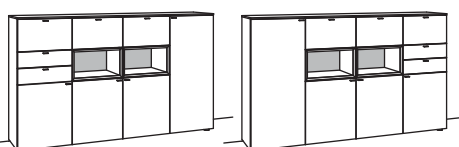

order no.: **F422-....L/R**

F422-		
glass door f. open space le. F422L/R	F837-0000L	
glass door f. open space ri. F422L/R	F837-0000R	
2x set of 1 LED lighting	F901-0001 à	
ambient lighting	F909-0055K	
transformer	F915-0000	
underframe	F848-..11	
underframe lighting	F911-0011	

HIGHBOARD X5

4 doors
5 wood shelves, adjustable
1 fixed shelf
3 drop flaps on top
2 full pull out drawers
2 open spaces
pre-assembled, 3 cases

W à 240 cm
H 142 cm
D 43 cm