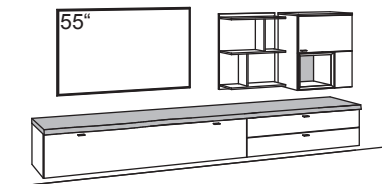

Shelves always in the colour of the outer carcass.

recommendation X511-....L/R

R = reversed (same price)

W	300 cm
H	140 cm
D	43/33/24 cm

TOTAL PRICE	
--------------------	--

recommendation consists of:

1x hanging lowboard X5	F033-....R
1x wall panel X5	F815-..00
1x hanging cabinet X5	F711-....R