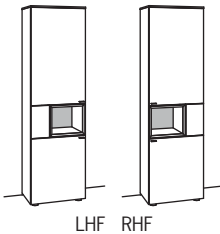

PLANNING ELEMENT X5

2 doors
3 wood shelves, adjustable
1 fixed shelf
1 open space
assembled

W à 60 cm
H 207 cm
D 43 cm

order no.: **F653-...L/R**

F653-	
glass door for open space for F653L	F835-0000L
glass door for open space for F653R	F835-0000R
set of 1 LED lighting	F901-0001
ambient lighting	F909-00..K
transformer	F915-0000
underframe	F848-....
underframe lighting	F911-00..