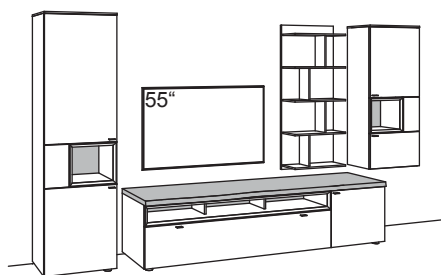

recommendation X521-....L/R

R = reversed (same price)

W	380 cm
H	207 cm
D	53/43/33/20 cm

TOTAL PRICE	

recommendation consists of:

1x cabinet X5	F602-....L
1x lowboard X5	F149-....R
1x wall panel X5	F817-..00
1x hanging cabinet X5	F725-....R

LIGHTING PACKAGE:

complete lighting incl. transformer, extension cord and dimmer **FP21-0000**

LIGHTING for single orders

5x set of 1 LED lighting, cabinet/lowboard/hanging cabinet à	F901-0001
1x set of 8 LED lighting, wall panel	F901-0008
1x ambient lighting, cabinet	F909-0068K
1x ambient lighting, lowboard	F909-0022L
3x transformer à	F915-0000
1x additional extension cord	F916-0000
1x transmit dimmer set	0094-0042

supplementary equipment, optional:

1x glass door for open space for F602L, cabinet	F835-0000L
1x glass door for open space for F725R, hanging cabinet	F835-0000R
1x underframe, cabinet	F848-..02
1x underframe lighting, cabinet	F911-0002
1x underframe, lowboard	F848-..11
1x underframe lighting, lowboard	F911-0011
1x cable flap, lowboard	F840-0000

Wall panels are always in the colour of the carcass.