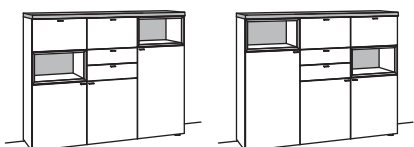

order no.: **F421-....L/R**

F421-		
glass door f. open space le. F421L/R	F837-0000L	
glass door f. open space ri. F421L/R	F837-0000R	
2x set of 1 LED lighting	F901-0001 à	
ambient lighting	F909-0052L	
transformer	F915-0000	
underframe	F848-..08	
underframe lighting	F911-0008	

HIGHBOARD X5

4 doors
5 wood shelves, adjustable
1 fixed shelf
3 drop flaps on top
2 full pull out drawers
2 open spaces
pre-assembled, 3 cases

W à 240 cm
H 139 cm
D 43 cm