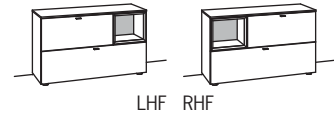

PLANNING ELEMENT X5

1 drop flap on top
1 open space
1 full pull out drawer
(divided)
assembled

W à 120 cm
H 71 cm
D 43 cm

LHF RHF

order no.:	F284-....L/R	à
F284-		
glass door for open space for F284L	F835-0000R	
glass door for open space for F284R	F835-0000L	
set of 1 LED lighting	F901-0001	
ambient lighting	F909-00..K	
transformer	F915-0000	
underframe	F848-....	
underframe lighting	F911-00..	

PLANNING ELEMENT X5

1 drop flap on top
1 open space
1 full pull out drawer
(divided)
assembled

W à 120 cm
H 74 cm
D 43 cm

CURVED EDGE