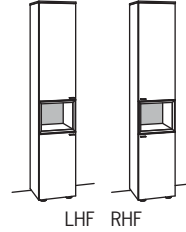

PLANNING ELEMENT X5

2 doors
3 wood shelves, adjustable
1 open space
assembled

W à 40 cm
H 207 cm
D 43 cm

order no.: **F652-...L/R**

F652-	
glass door for open space for F652L	F835-0000L
glass door for open space for F652R	F835-0000R
set of 1 LED lighting	F901-0001
ambient lighting	F909-00..K
transformer	F915-0000