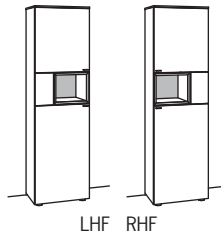

PLANNING ELEMENT X5

2 doors
3 wood shelves, adjustable
1 fixed shelf
1 open space
assembled

W à 60 cm
H 207 cm
D 43 cm

order no.: **F654-...L/R**

F654-	
glass door for open space for F654L	F835-0000L
glass door for open space for F654R	F835-0000R
set of 1 LED lighting	F901-0001
ambient lighting	F909-00..K
transformer	F915-0000
underframe	F848-....
underframe lighting	F911-00..