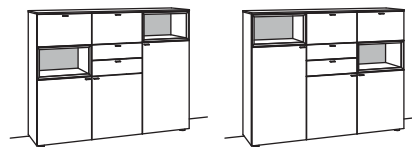

order no.: **F420-....L/R**

F420-		
glass door f. open space le. F420L/R	F837-0000L	
glass door f. open space ri. F420L/R	F837-0000R	
2x set of 1 LED lighting	F901-0001 à	
ambient lighting	F909-0052K	
transformer	F915-0000	
underframe	F848-..08	
underframe lighting	F911-0008	

HIGHBOARD X5

3 doors
4 wood shelves, adjustable
2 drop flaps on top
2 open spaces
2 full pull out drawers
pre-assembled, 3 cases

W à 180 cm
H 142 cm
D 43 cm