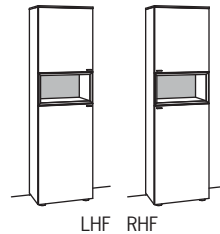

PLANNING ELEMENT X5

2 doors
3 wood shelves, adjustable
1 open space
assembled

W à 60 cm
H 207 cm
D 43 cm

order no.: **F655-...L/R**

F655-	
glass door for open space for F655L	F837-0000L
glass door for open space for F655R	F837-0000R
set of 1 LED lighting	F901-0001
ambient lighting	F909-00..K
transformer	F915-0000
underframe	F848-....
underframe lighting	F911-00..