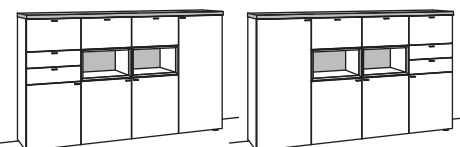

order no.: **F423-....L/R**

F423-		
glass door f. open space le. F423L/R	F837-0000L	
glass door f. open space ri. F423L/R	F837-0000R	
2x set of 1 LED lighting	F901-0001 à	
ambient lighting	F909-0055L	
transformer	F915-0000	
underframe	F848-..11	
underframe lighting	F911-0011