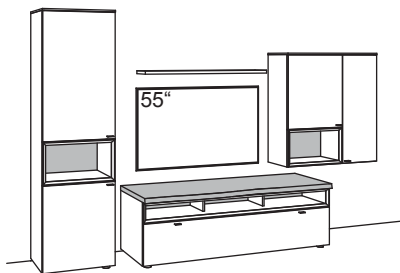

W	330 cm
H	207 cm
D	53/43/33/20 cm

TOTAL PRICE	

recommendation consists of:

1x cabinet X5	F605-....L
1x lowboard X5	F243-
1x wall shelf X5	F806-..00
1x hanging cabinet X5	F717-....L

LIGHTING PACKAGE:

complete lighting incl. transformer, extension cord and dimmer	FP15-0000
--	------------------