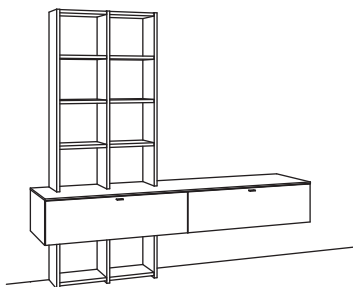

recommendation X542-....L/R

R = reversed (same price)

W	240 cm
H	226 cm
D	43/26 cm

TOTAL PRICE

-3600_	lacquered slate grey matt
-3700_	lacquered crystal white matt

recommendation consists of:

1x	hanging lowboard X5	F028-..00L
1x	side panel X5, left	F825-..00L
1x	surcharge, special size side panel	9999-9974
6x	shelving unit shelf X5	F828-..00
1x	side panel X5, centre	F825-..00M
1x	surcharge, special size side panel	9999-9974
6x	shelving unit shelf X5	F828-..00
1x	side panel X5, right	F825-..00R
1x	surcharge, special size side panel	9999-9974