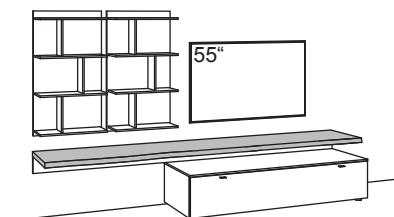

R = reversed (same price)

W	300 cm
H	173 cm
D	53/43/24 cm

TOTAL PRICE	
--------------------	--

recommendation consists of:

1x stacking element X5	F844-
2x wall panel X5	F816-..00
1x lowboard X5	F116-..00

LIGHTING PACKAGE: