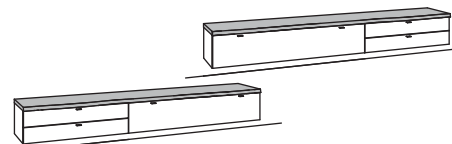

2 full pull out drawers (divided)
1 large drop flap (tri-parted)
max. load up to 80 kg
pre-assembled, 3 cases

W à 300 cm
H 39 cm
D 43/53 cm

CURVED EDGE

order no.:	F033-....L/R D 43 cm	à
	F047-....L/R D 53 cm	
F033-		
F047-		
cable flap	F840-0000	