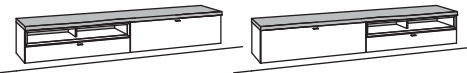

order no.:	F031-....L/R | D 43 cm	à
	F045-....L/R | D 53 cm	
F031-		
F045-		
2x set of 1 LED lighting transformer	F901-0001 à F915-0000	
cable flap	F840-0000	

HANGING LOWBOARD X5

2 full pull out drawers (divided)
1 large drop flap (tri-parted)
max. load up to 80 kg
pre-assembled, 3 cases

W à 300 cm
H 39 cm
D 43/53 cm

CURVED EDGE