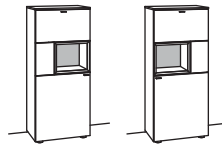

LHF RHF

order no.:	F460-....L/R	à
F460-		
glass door for open space for F460L	F835-0000L	
glass door for open space for F460R	F835-0000R	
set of 1 LED lighting	F901-0001	
ambient lighting	F909-00..K	
transformer	F915-0000	
underframe	F848-....	
underframe lighting	F911-00..	

PLANNING ELEMENT X5

- 1 door
- 1 drop flap on top
- 1 wood shelf, adjustable
- 1 fixed shelf
- 1 open space assembled

W à 60 cm
H 142 cm
D 43 cm

CURVED EDGE