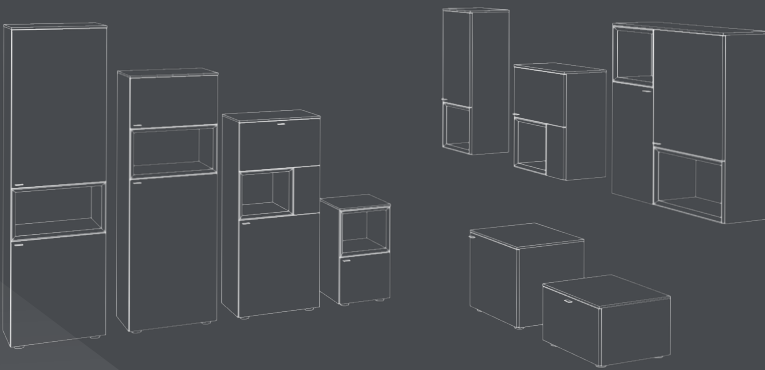

PLAN

VALID FROM 01.09.2021
PRICES | AVAILABILITY OF RANGE ONLY
VALID WITH RANGE IN SHOW ROOM

X 5

STRONGLINE

PLAN X

Because easy is simply better –
The new **planning system**

PLAN X is based on uniform grid sizes:

8 height grids

6 width grids

4 depth grids

are available for planning. Therefore, Plan X enables a furniture set-up that fits perfectly, matches your life-style exactly and gives the room a unique character.

X5 - WHAT YOU NEED TO KNOW FOR YOUR PLANNING PROJECTS:

- For planning elements the following rules apply:
A careful measurement is a prerequisite for exact assembly and alignment of the furniture. Please keep in mind that floors, walls, ceilings etc. are not exactly straight.
- Only planning elements of the same height can be combined, the elements are not stackable.
- The planning elements can be fitted together up to a total width of 240 cm, in this case the lacquered top panel will be in one piece end-to-end, the outer side panels of the planning elements automatically become middle panels. Standing items in the grids 1 to 4 can be planned with a wood top panel with a naturally curved edge, in 20 cm steps from 40 up to 300 cm.
- The planning elements are available as free-standing single items at the same price.
- If you want to change system recommendations, they have to be dismantled into their planning elements.
- The respective ambient lighting as well as underframes and underframe lighting for individual configurations can be found on the last page.
- Please always add an sketch to your order!
- Special designs (changes of width, height or depth) on request and at a surcharge!
changes of width for wall shelves and shelves for shelving units:
changes of height for wall panels and side panels:
- The range can be individually arranged with the planning programme **furnplan**