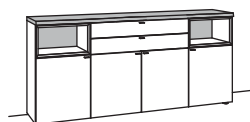

order no.:	F315-....	
F315-		
glass door for open space left	F837-0000L	
glass door for open space right	F837-0000R	
2x set of 1 LED lighting	F901-0001 à	
ambient lighting	F909-0044L	
transformer	F915-0000	
underframe	F848-..11	
underframe lighting	F911-0011	

SIDEBOARD X5

4 doors
4 wood shelves, adjustable
2 fixed shelves
2 open spaces
2 full pull out drawers (divided)
pre-assembled, 4 cases

W 240 cm
H 105 cm
D 43 cm