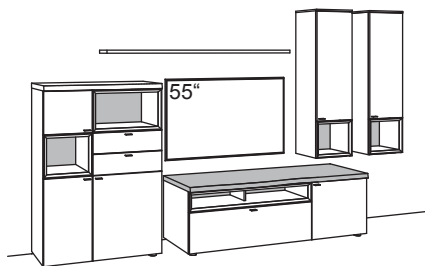

W	360 cm
H	207 cm
D	53/43/33/20 cm

TOTAL PRICE	
--------------------	--

recommendation consists of:

1x highboard X5	F411-....R
1x wall shelf X5	F807-..00
1x lowboard X5	F145-....R
2x hanging cabinet X5	F722-....R