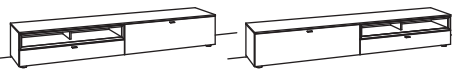

order no.: **F110-....L/R** | D 43 cm   à
F124-....L/R | D 53 cm

F110-		
F124-		
2x set of 1 LED lighting	F901-0001	à
ambient lighting	F909-0011K	
transformer	F915-0000	
underframe	F848-.11	
underframe lighting	F911-0011	
cable flap	F840-0000	

LOWBOARD X5

1 open space (divider recessed)
1 full pull out drawer (divided)
1 drop flap (space divided) pre-assembled, 3 cases

W à 240 cm
H 40 cm
D 43/53 cm

CURVED EDGE