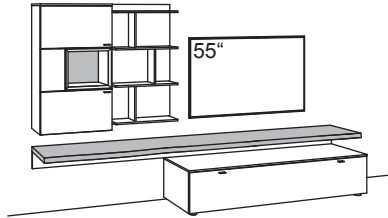

9TH number of the order-no.: L=pictured wall unit | R=mirrored wall unit

recommendation X513-....L/R

R = reversed (same price)

W	300 cm
H	175 cm
D	53/43/33/24 cm

TOTAL PRICE

recommendation consists of:

1x stacking element X5	F844-
1x hanging cabinet X5	F715-....L
1x wall panel X5	F816-..00
1x lowboard X5	F116-..00