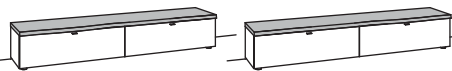

SYSTEM RECOMMENDATIONS

PLAN

5 STRONGLINE

Finishes:

Please add the 5TH - 8TH number of the order-no. with the finish code (see overview page 3)

1 GRID H 37 + 40 cm

SYSTEM RECOMMENDATIONS

LOWBOARD X5

1 full pull out drawer (divided)
1 drop flap (space divided) pre-assembled, 3 cases

W à 240 cm
H 40 cm
D 43/53 cm

CURVED EDGE

order no.: **F109-....L/R** | D 43 cm   à
F123-....L/R | D 53 cm

F109-		
F123-		
ambient lighting	F909-0011L	
transformer	F915-0000	
underframe	F848-.11	
underframe lighting	F911-0011	
cable flap	F840-0000	

LOWBOARD X5

1 open space (divider recessed)
1 full pull out drawer (divided)
1 drop flap (space divided) pre-assembled, 3 cases

W à 240 cm
H 37 cm
D 43/53 cm

inside measurements open space:
2x WxHxD 562x114x364 mm