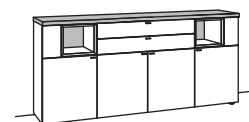

order no.:	F317-....	
F317-		
glass door for open space left	F835-0000L	
glass door for open space right	F835-0000R	
2x set of 1 LED lighting	F901-0001 à	
ambient lighting	F909-0044L	
transformer	F915-0000	
underframe	F848-..11	
underframe lighting	F911-0011