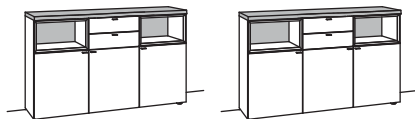

order no.:	F307-....L/R	à
F307-		
glass door for open space left	F837-0000L	
glass door for open space right	F837-0000R	
2x set of 1 LED lighting	F901-0001 à	
ambient lighting	F909-0041L	
transformer	F915-0000	
underframe	F848-..08	
underframe lighting	F911-0008	

SIDEBOARD X5

3 doors
3 wood shelves, adjustable
1 fixed shelf
1 open space
2 full pull out drawers
(divided)
pre-assembled, 3 cases

W à 180 cm
H 105 cm
D 43 cm