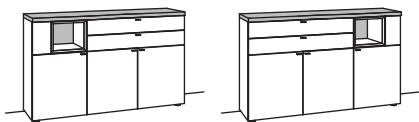

SIDEBOARD X5

3 doors
3 wood shelves, adjustable
1 fixed shelf
1 open space
2 full pull out drawers
(divided)
pre-assembled, 3 cases

W à 180 cm
H 105 cm
D 43 cm

order no.:	F308-....L/R	à
F308-		
glass door for open space for F308L	F835-0000L	
glass door for open space for F308R	F835-0000R	
set of 1 LED lighting	F901-0001	
ambient lighting	F909-0041K	
transformer	F915-0000	
underframe	F848-..08	
underframe lighting	F911-0008	

SIDEBOARD X5

3 doors
3 wood shelves, adjustable
1 fixed shelf
1 open space
2 full pull out drawers (divided)
pre-assembled, 3 cases

W à 180 cm
H 108 cm
D 43 cm

CURVED EDGE

order no.:	F309-....L/R	à
F309-		
glass door for open space for F309L	F835-0000L	
glass door for open space for F309R	F835-0000R	
set of 1 LED lighting	F901-0001	
ambient lighting	F909-0041L	
transformer	F915-0000	
underframe	F848-..08	
underframe lighting	F911-0008	