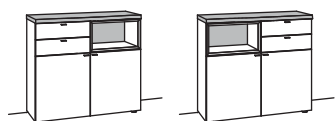

order no.:	F303-....L/R	à
F303-		
glass door for open space for F303L	F837-0000R	
glass door for open space for F303R	F837-0000L	
set of 1 LED lighting	F901-0001	
ambient lighting	F909-0038L	
transformer	F915-0000	
underframe	F848-..05	
underframe lighting	F911-0005	

SIDEBOARD X5

2 doors
4 wood shelves, adjustable
1 open space
3 full pull out drawers
pre-assembled, 3 cases

W 180 cm
H 105 cm
D 43 cm