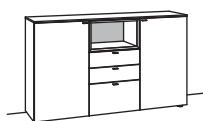

order no.:	F304-....	à
F304-		
glass door for open space for F304	F837-0000R	
set of 1 LED lighting	F901-0001	
ambient lighting	F909-0041K	
transformer	F915-0000	
underframe	F848-..08	
underframe lighting	F911-0008	

SIDEBOARD X5

2 doors
4 wood shelves, adjustable
1 open space
3 full pull out drawers
pre-assembled, 3 cases

W 180 cm
H 108 cm
D 43 cm

CURVED EDGE