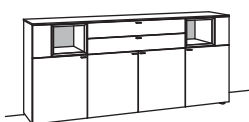

order no.:	F316-....	
F316-		
glass door for open space left	F835-0000L	
glass door for open space right	F835-0000R	
2x set of 1 LED lighting	F901-0001 à	
ambient lighting	F909-0044K	
transformer	F915-0000	
underframe	F848-..11	
underframe lighting	F911-0011	

SIDEBOARD X5

4 doors
4 wood shelves, adjustable
2 fixed shelves
2 open spaces
2 full pull out drawers (divided)
pre-assembled, 4 cases

W 240 cm
H 108 cm
D 43 cm

CURVED EDGE