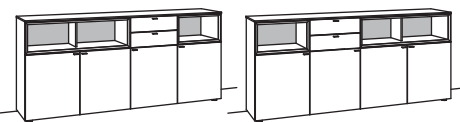

order no.:	F310-....L/R	à
F310-		
glass door for open space ri. F310L	F837-0000R	
glass door for open space le. F310R	F837-0000L	
3x set of 1 LED lighting	F901-0001 à	
ambient lighting	F909-0044K	
transformer	F915-0000	
underframe	F848-..11	
underframe lighting	F911-0011	

SIDEBOARD X5

4 doors
4 wood shelves, adjustable
2 open spaces (davon big space divider recessed)
2 full pull out drawers
pre-assembled, 3 cases

W à 240 cm
H 108 cm
D 43 cm

CURVED EDGE