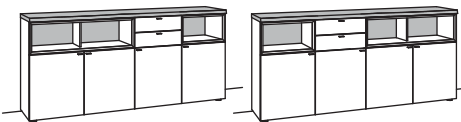

order no.:	F311-....L/R	à
F311-		
glass door for open space ri. F311L	F837-0000R	
glass door for open space le. F311R	F837-0000L	
3x set of 1 LED lighting	F901-0001 à	
ambient lighting	F909-0044L	
transformer	F915-0000	
underframe	F848-..11	
underframe lighting	F911-0011	

SIDEBOARD X5

4 doors
6 wood shelves, adjustable
1 open space (divider recessed)
pre-assembled, 4 cases

W 240 cm
H 105 cm
D 43 cm