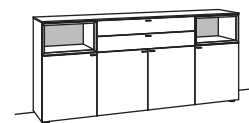

order no.:	F314-....	
F314-		
glass door for open space left	F837-0000L	
glass door for open space right	F837-0000R	
2x set of 1 LED lighting	F901-0001 à	
ambient lighting	F909-0044K	
transformer	F915-0000	
underframe	F848-..11	
underframe lighting	F911-0011	

SIDEBOARD X5

4 doors
4 wood shelves, adjustable
2 open spaces
2 full pull out drawers (divided)
pre-assembled, 4 cases

W 240 cm
H 108 cm
D 43 cm

CURVED EDGE