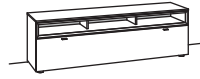

PLANNING ELEMENT X5

1 open space (2 Mittelseiten recessed)
1 full pull out drawer (tri-parted)
assembled

W 180 cm
H 54 cm
D 43/53 cm

inside measurements open space:
3x WxHxD 562x114x364 mm

order no.: **F770-....** | D 43 cm
F782-.... | D 53 cm