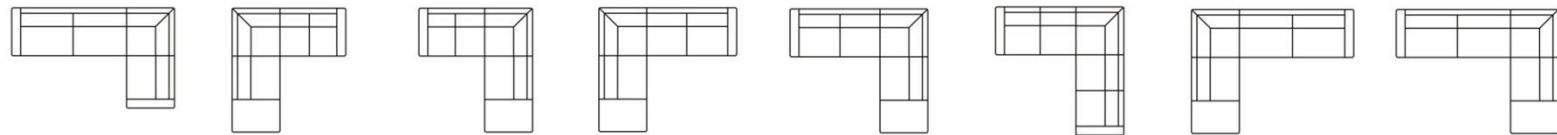

(17137) Footstool with storage + 1.5 seater corner 90 + 3 seater (small corner) 258 x h 94 x 229cm
(17138) 3 seater 258 x h 94 x 229cm
(14012) 2 seater + corner 90 + 2 seater 228 x h 96 x 228cm
(14296) Footstool with storage + 1.5 seater + corner 90 + 3 seater (L) 285 x h 96 x 244cm
(14297) 3 seater + corner 90 + 1.5 seater + footstool with storage (R) 285 x h 96 x 228cm
(12932) 2 seater + corner 90 + 3 seater 285 x h 96 x 228cm
(12933) 3 seater + corner 90 + 2 seater 285 x h 96 x 228cm
(14756) Footstool big square 1.5 seater + corner 90 + 3 seater
(14757) 3 seater + corner 90 + 1.5 seater + footstool big square 285 x h 96 x 280cm
(14796) 3 seater + corner 90 + 3 seater 285 x h 96 x 285cm
(14276) Footstool with storage 96 x h 48 x 60cm
(14839) Footstool big square 96 x h 48 x 96cm
(12780) Footstool big 82 x h 48 x 53cm
(12781) Footstool small 53 x h 48 x 53cm

1 seater intermodule without arms Art. No.: 14562 H96 x D96 x W58cm	1 seater Art. No.: 12777 H91 x D96 x W93cm	1,5 seater intermodule without arms Art. No.: 14576 H96 x D96 x W88cm	2 seater* Art. No.: 12778 H96 x D96 x W151cm	3 seater* Art. No.: 12779 H96 x D96 x W208cm	1 seater + corner 90 + 2 seater* Art. No.: 13037 H96 x D171 x W228cm	2 seater + corner 90 + 1 seater* Art. No.: 13036 H96 x D171 x W228cm	1,5 seater without arms + corner 90 + 3 seater* Art. No.: 14277 H96 x D184 x W285cm	3 seater + corner 90 + 1,5 seater without arms* Art. No.: 14278 H96 x D184 x W285cm	1,5 seater + corner 90 + 3 seater* Art. No.: 14853 H96 x D202 x W285cm
---	--	---	--	--	--	--	---	---	--