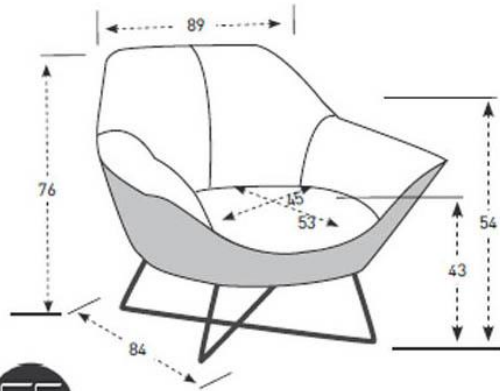

Julian Foye

Rico King, Queen & Prince chair

www.julianfoye.co.uk

Truro

St Austell

Wadebridge

Hayle

Tregolls Road, TR1 1SB

8 Manfield Way, Holmbush, PL25 3HQ

Bridgend, PL27 6DA

4 Fore Street, Copperhouse, TR27 4DY

01872 222 226

01726 70711

01208 814 242

01736 755 700

QUEEN