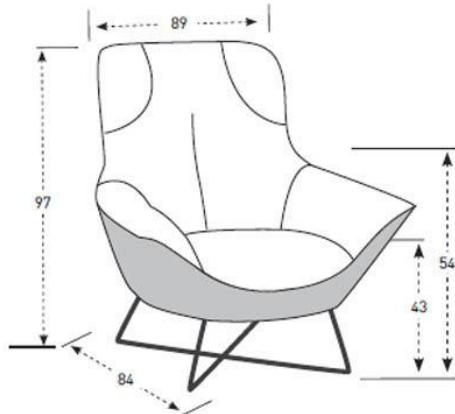

Julian Foye

Rico King, Queen & Prince chair

www.julianfoye.co.uk

Truro

St Austell

Wadebridge

Hayle

Tregolls Road, TR1 1SB

8 Manfield Way, Holmbush, PL25 3HQ

Bridgend, PL27 6DA

4 Fore Street, Copperhouse, TR27 4DY

01872 222 226

01726 70711

01208 814 242

01736 755 700

QUEEN

KING

Choice of legs.

PRINCE H80 x W70 x D84cm

Unlike the King and Queen armchairs, which feature a high back with armrests and low back with armrests respectively, the bolder and edgier Prince features a **low back with no armrests**.