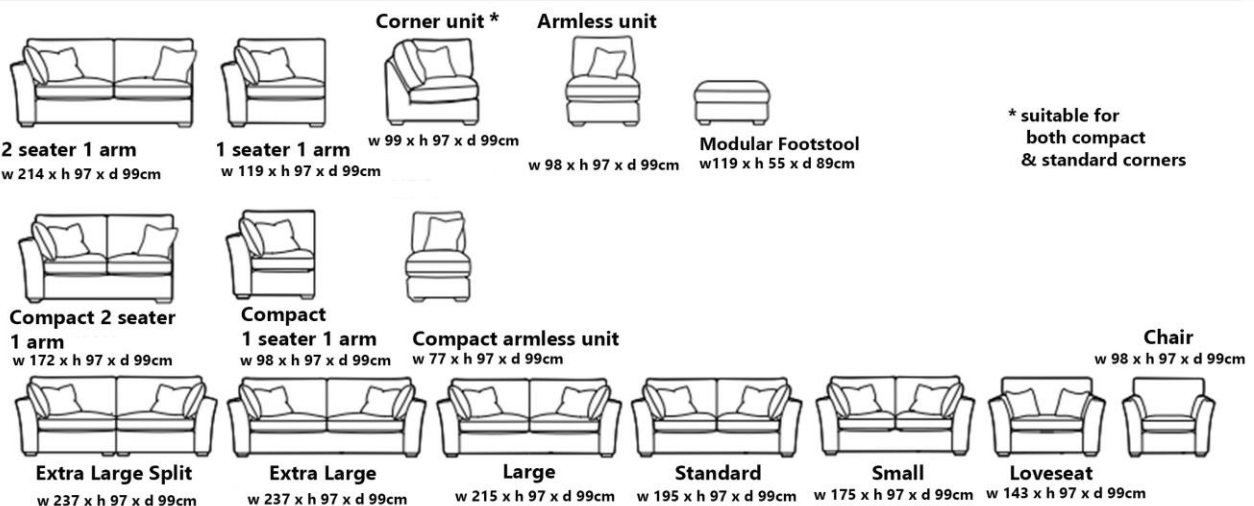

Specification

Frames: Hand-picked fully seasoned hardwoods from managed sources. All major joints are glued, screwed and stapled for added strength. The frames are subjected to tough testing, well in excess of normal domestic use

Seat suspension: High tensile zig-zag sprung seat platform.

Interiors

Seat cushion filling:

superior grade soft foam core with a thick fibre wrap

Back cushion fillings: High quality blown fibre in a corovin case.

Inclusive scatters & bolsters: 100% dequilled duck feathers in a thick cambric case.

Also available in leather. Inclusive fabric scatters. Bolsters not included.

Feet: Solid hardwood with a light, medium, limed or vintage grey finish.

Care: Cushions must be plumped and turned regularly to retain their performance and appearance.

Hand crafted with pride in the UK.