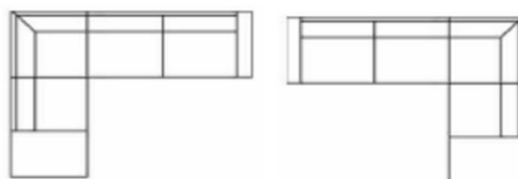

foam with reversible seat cushions

Footstool with storage + 1.5 seater + corner 90 + 3 seater* / 3 seater + corner 90 + 1.5 seater + footstool with storage* (small corner)

w 258 x h 96 x d 229cm

17072/17073

2 seater + corner 90 + 2 seater

w 228 x h 96 x d 228cm

17121

Footstool with storage + 1.5 seater + corner 90 + 3 seater* / 3 seater + corner 90 + 1.5 seater + footstool with storage*

w 285 x h 96 x d 244cm

17127/17128

2 seater + corner 90 + 3 seater* / 3 seater + corner 90 + 2 seater*

w 285 x h 96 x d 228cm

17122/17123

Footstool big square + 1.5 seater + corner 90 + 3 seater* / 3 seater + corner 90 + 1.5 seater + footstool big square