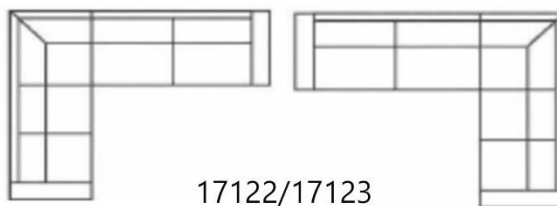

foam with reversible seat cushions

Footstool with storage + 1.5 seater + corner 90 + 3 seater* / 3 seater + corner 90 + 1.5 seater + footstool with storage* (small corner)

w 258 x h 96 x d 229cm

17072/17073

2 seater + corner 90 + 2 seater

w 228 x h 96 x d 228cm

17121

Footstool with storage + 1.5 seater + corner 90 + 3 seater* / 3 seater + corner 90 + 1.5 seater + footstool with storage*

w 285 x h 96 x d 244cm

17127/17128

2 seater + corner 90 + 3 seater* / 3 seater + corner 90 + 2 seater*

w 285 x h 96 x d 228cm

17122/17123

Footstool big square + 1.5 seater + corner 90 + 3 seater* / 3 seater + corner 90 + 1.5 seater + footstool big square