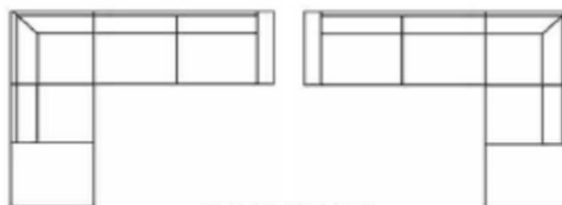

17129/17130

*Arm cushion is included