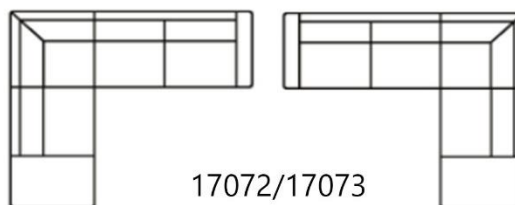

17109
3 seater*
w 208 x h 96 x d 96cm

17113/17114
1 seater + corner 90 + 2 seater* / 2 seater + corner 90 + 1 seater*
w 228 x h 96 x d 171cm

17117/17118
1.5 seater without arms + corner 90 + 3 seater* / 3 seater + corner 90 + 1.5 seater without arms*
w 285 x h 96 x d 184cm

17119/17120
1.5 seater + corner 90 + 3 seater* / 3 seater + corner 90 + 1.5 seater*
w 285 x h 96 x d 202cm

17125/17126
Footstool with storage + 1.5 seater + corner 90 + 2 seater* / 2 seater + corner 90 + 1.5 seater + footstool with storage*

foam with reversible seat cushions

Footstool with storage + 1.5 seater + corner 90 + 3 seater* / 3 seater + corner 90 + 1.5 seater + footstool with storage* (small corner)

w 258 x h 96 x d 229cm

17072/17073

2 seater + corner 90 + 2 seater

w 228 x h 96 x d 228cm

17121

Footstool with storage + 1.5 seater + corner 90 + 3 seater* / 3 seater + corner 90 + 1.5 seater + footstool with storage*

w 285 x h 96 x d 244cm