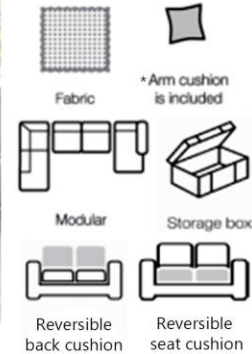

Denham

foam with reversible seat cushions

1 seater intermodule without arms
w 56 x h 96 x d 96cm

17098/17099
1.5 seater intermodule without arms
w 88 x h 96 x d 96cm

17093
1 seater
w 93 x h 96 x d 96cm

17106
2 seater*
w 151 x h 96 x d 96cm

17109
3 seater*
w 208 x h 96 x d 96cm

17113/17114
1 seater + corner 90 + 2 seater* / 2 seater + corner 90 + 1 seater*
w 228 x h 96 x d 171cm

17117/17118
1.5 seater without arms + corner 90 + 3 seater* / 3 seater + corner 90 + 1.5 seater without arms*
w 285 x h 96 x d 184cm

foam with reversible seat cushions

Footstool with storage + 1.5 seater + corner 90 + 3 seater* / 3 seater + corner 90 + 1.5 seater + footstool with storage* (small corner)

w 258 x h 96 x d 229cm

17072/17073