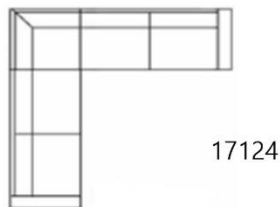

2 seater + corner 90 + 2 seater

w 228 x h 96 x d 228cm

17121

Footstool with storage + 1.5 seater + corner 90 + 3 seater* / 3 seater + corner 90 + 1.5 seater + footstool with storage*

w 285 x h 96 x d 244cm

17127/17128

2 seater + corner 90 + 3 seater* / 3 seater + corner 90 + 2 seater*

w 285 x h 96 x d 228cm

17122/17123

Footstool big square + 1.5 seater + corner 90 + 3 seater* / 3 seater + corner 90 + 1.5 seater + footstool big square

3 seater + corner 90 + 3 seater*

w 285 x h 96 x d 285cm

17070

Footstool with storage

w 96 x h 48 x d 60cm

Footstool big

w 82 x h 48 x d 53cm

Footstool small

w 53 x h 48 x d 53cm

17112

Footstool big square

w 96 x h 48 x d 96cm

Technical data

9626
Walnut
H-80

21038
Metal triangle
H-100

25082
Natural oak
H-100