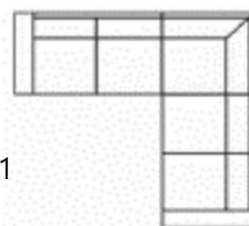

17119/17120
1.5 seater + corner 90 + 3 seater* / 3 seater + corner 90 + 1.5 seater*
w 285 x h 96 x d 202cm

17125/17126
Footstool with storage + 1.5 seater + corner 90 + 2 seater* / 2 seater + corner 90 + 1.5 seater + footstool with storage*

foam with reversible seat cushions

Footstool with storage + 1.5 seater + corner 90 + 3 seater* / 3 seater + corner 90 + 1.5 seater + footstool with storage* (small corner)

w 258 x h 96 x d 229cm

17072/17073

2 seater + corner 90 + 2 seater

w 228 x h 96 x d 228cm

17121

Footstool with storage + 1.5 seater + corner 90 + 3 seater* / 3 seater + corner 90 + 1.5 seater + footstool with storage*

w 285 x h 96 x d 244cm

17127/17128

2 seater + corner 90 + 3 seater* / 3 seater + corner 90 + 2 seater*

w 285 x h 96 x d 228cm

17122/17123

Footstool big square + 1.5 seater + corner 90 + 3 seater* / 3 seater + corner 90 + 1.5 seater + footstool big square