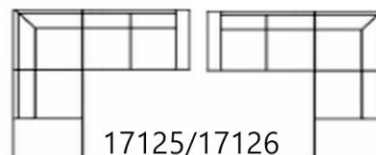

Denham

foam with reversible seat cushions

1 seater intermodule without arms
w 56 x h 96 x d 96cm

17098/17099
1.5 seater intermodule without arms
w 88 x h 96 x d 96cm

17093
1 seater
w 93 x h 96 x d 96cm

17106
2 seater*
w 151 x h 96 x d 96cm

17109
3 seater*
w 208 x h 96 x d 96cm

17113/17114
1 seater + corner 90 + 2 seater* / 2 seater + corner 90 + 1 seater*
w 228 x h 96 x d 171cm

17117/17118
1.5 seater without arms + corner 90 + 3 seater* / 3 seater + corner 90 + 1.5 seater without arms*
w 285 x h 96 x d 184cm

17119/17120
1.5 seater + corner 90 + 3 seater* / 3 seater + corner 90 + 1.5 seater*
w 285 x h 96 x d 202cm

17125/17126
Footstool with storage + 1.5 seater + corner 90 + 2 seater* / 2 seater + corner 90 + 1.5 seater + footstool with storage*

foam with reversible seat cushions

Footstool with storage + 1.5 seater + corner 90 + 3 seater* / 3 seater + corner 90 + 1.5 seater + footstool with storage* (small corner)

w 258 x h 96 x d 229cm

17072/17073