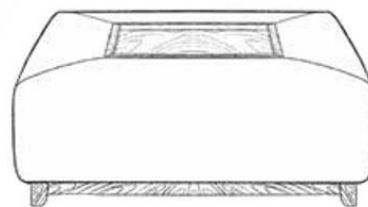

Appleby

Consisting of a solid timber plinth and removable tray, this beautiful centre piece is available in a range of fabrics to compliment your space. Use as a feature stool or practical addition to hold drinks and snacks.

SQUARE FOOTSTOOL

w 100 x h 43.2 x d 100cm

Tray 52 x 52cm

FOOTSTOOL

w 120 x h 42.3 x d 80cm

Tray 72 x 32cm