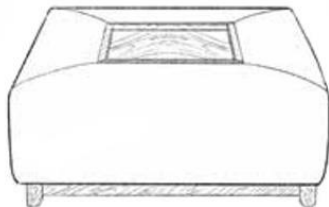

Appleby

Consisting of a solid timber plinth and removable tray, this beautiful centre piece is available in a range of fabrics to compliment your space. Use as a feature stool or practical addition to hold drinks and snacks.

SQUARE FOOTSTOOL

w 100 x h 43.2 x d 100cm

Tray 52 x 52cm

FOOTSTOOL

w 120 x h 42.3 x d 80cm

Tray 72 x 32cm