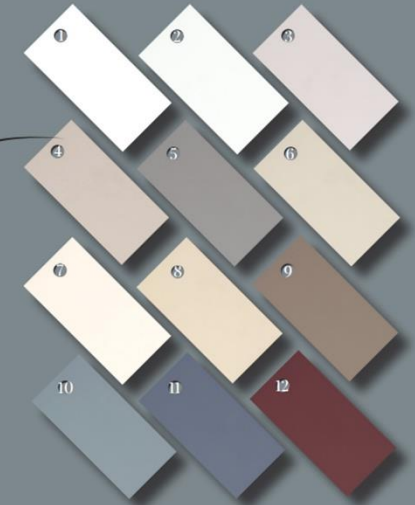

## PICK A FINISH FOR YOUR FURNITURE

### Oak Finish Options - All Matt Lacquered

1. Opaque | 2. Natural | 3. Victorian | 4. Cottage White | 5. Cromford Grey | 6. Midnight Sky

### Paint Colour Options

1. Lily White | 2. Coastal Mist | 3. Cotton | 4. Luxury Grey | 5. Moondust Grey | 6. Cloud | 7. Stone | 8. Truffle | 9. Pottery Clay | 10. Burrowdale | 11. Portland | 12. Ruby

### Fabric Options

1. Amalfi Linen | 2. Trinity Ivory | 3. Moreno Natural | 4. Linoso Dove | 5. Linoso Duckegg | 6. Trinity Mineral | 7. Moreno Mineral | 8. Linoso Grey | 9. Linoso Linen | 10. Moreno Linen