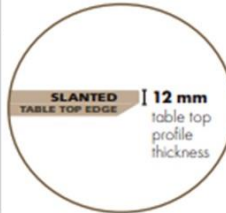

4 FIXED SIZES, OPTIONAL FRONT EXTENSION WITH FOLDING LEAF

		FRAME:		FINISHES:		
		Please add the 5th and 6th number of the order-no.:		Please add the 7th and 8th number of the order-no.:		
		WOOD FINISHES: see right METAL FINISHES: 17- STAINLESS STEEL OPTIC 18- ANTHRACITE MATT		85- STRUCTURE BEECH OILED FINISH	15- WILD OAK OILED FINISH 72- WILD OAK LIGHT SOFT BRUSHED OILED FINISH 75- WILD OAK LIGHT OILED FINISH	42- COLORADO WALNUT OILED FINISH
SEATING	L | W | H	ORDER-NO.				
	140x90x75	1595-....				
	160x90x75	1596-....				
	SURCHARGE SUPPLEMENTARY EQUIPMENT: FRONT EXTENSION WITH FOLDING LEAF WOOD: 5th/6th number of the order-no. finishes s. above RAIL: 9th number of the order-no.: A-ALUMINIUM LOOK B-ANTHRACITE MATT					
	FOLDING LEAF 65 cm	0327-..65A 0327-..65B				
	190x100x75	1597-....				
	220x100x75	1598-....				
	SURCHARGE SUPPLEMENTARY EQUIPMENT: FRONT EXTENSION WITH FOLDING LEAF WOOD: 5th/6th number of the order-no. finishes s. above RAIL: 9th number of the order-no.: A-ALUMINIUM LOOK B-ANTHRACITE MATT					
	FOLDING LEAF 65 cm	0328-..65A 0328-..65B				
	FOLDING LEAF 100 cm	0328-..10A 0328-..10B				
	EXTENSION RAIL IN THE FINISHES: A-ALUMINIUM LOOK OR B-ANTHRACITE MATT (SAME PRICE)					

fixed top: without metal rail | extendable table: legs extendable to one side with wheels