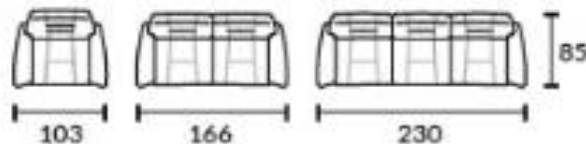

Glide System

Plus System

Seat height 43

Available in 8 wood finishes: