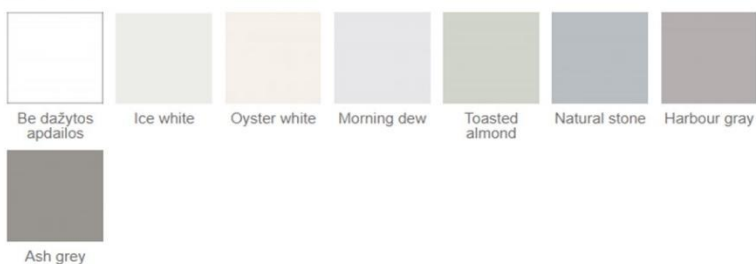

Cubic shelves

VEN817	W 87 x H 177 x D 32cm
VEN813	W 87 x H 135 x D 32cm
VEN417	W 43 x H 177 x D 32cm
VEN413	W 43 x H 135 x D 32cm
VEN492	W 43 x H 92 x D 32cm
VEN453	W 43 x H 53 x D 32cm
VEN892	W 87 x H 92 x D 32cm

Paint finishes

Wood finishes

Cubic shelves are finished in natural oak veneer and can provide useful additional storage in any room. The various sizes may be combined as required – in a wide choice of wood colours or painted finishes – please see colour samples instore.