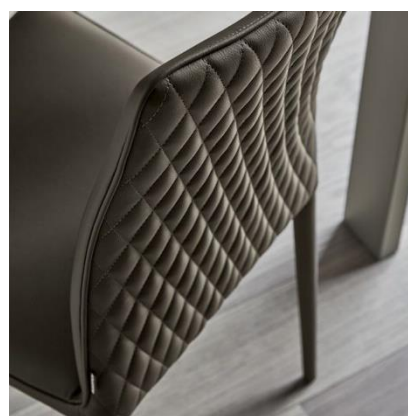

Nata

Chair padded and totally upholstered or with the legs in lacquered Metal frame, piping can be in matching colour or contrast colour and chair with flexible and ergonomic back in the two versions with metal frame and upholstered and covered shell or with metal frame completely upholstered and covered in: Eco leather, Premium Eco leather, Technical Velvet, Mambo and Lulù fabric, Waterproof Nabuk, Pure Virgin Wool, Velvet, Decò fabric and Premium Leather. Also available in the version with quilted backrest (only for Waterproof Nabuk, Eco leather and Premium nappa leather).

Nata

cod. 40.14
cm 49x57x83/48 L.P.H.

Chair in Metal frame upholstered and covered in Technical fabric, Eco leather, Premium Eco leather, Technical velvet, Waterproof Nabuk, Pure Virgin Wool, Premium Nappa Leather, Mambo fabric, Lulù fabric, Decò fabric and Velvet. Piping can be matching colour or contrast colour. Also available in the version with quilted backrest (only for Waterproof Nabuk, Eco leather and Premium nappa leather).

cod. 40.71
cm 49x55x89/48 L.P.H.

Chair with flexible and ergonomic back with upholstered and covered metal frame in Eco leather, Premium Eco leather, Technical Velvet, Mambo and Lulù fabric, Waterproof Nabuk, Pure Virgin Wool, Velvet, Decò fabric and Premium Leather. Also available in the version with quilted backrest (only for Waterproof Nabuk, Eco leather and Premium nappa leather).

cod. 40.72
cm 48x55x89/48 L.P.H.

Chair with flexible and ergonomic back with metal frame and upholstered and covered seat in Eco leather, Premium Eco leather, Technical Velvet, Mambo and Lulù fabric, Waterproof Nabuk, Pure Virgin Wool, Velvet, Decò fabric and Premium Leather. Also available in the version with quilted backrest (only for Waterproof Nabuk, Eco leather and Premium nappa leather).