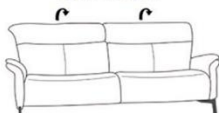

3 seater sofa with Cumuly function

2 seater optic

also available with electric motor
W: 204 x D: 105 x H: 97 cm

2.5 seater sofa with Cumuly function

also available with electric motor
W: 167 D: 105 x H: 97 cm

2 seater sofa with Cumuly function

also available with electric motor
W: 147 x D: 105 x H: 97 cm

Curved sofa with Cumuly function

also available with electric motor
W: 215 x D: 121 x H: 97 cm

3 seater sofa with high fixed back

2 seater optic

W: 204 x D: 105 x H: 97 cm

2.5 seater sofa with high fixed back

W: 167 D: 105 x H: 97 cm

2 seater sofa with high fixed back

W: 147 x D: 105 x H: 97 cm

Storage footstool

W: 68 x D: 53 x H: 40 cm