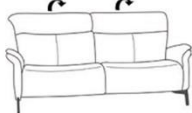

- Manual or electric reclining function
- Separate adjustment of leg rest and backrest
- Fold-down backrest with a table in the central back element of the curved sofa
- With external battery
- 2 foot options: wooden or metal feet
- Seat height: 44 cm
- Seat depth: 53 cm
- 2 seat tensions: Superlastic soft, Superlastic med
- Matching EasySwing chair: SWAN 8918

3 seater sofa with Cumuly function

2 seater optic

also available with electric motor
W: 204 x D: 105 x H: 97 cm

2.5 seater sofa with Cumuly function

also available with electric motor
W: 167 D: 105 x H: 97 cm

2 seater sofa with Cumuly function

also available with electric motor
W: 147 x D: 105 x H: 97 cm

Curved sofa with Cumuly function

also available with electric motor
W: 215 x D: 121 x H: 97 cm

3 seater sofa with high fixed back

2 seater optic

W: 204 x D: 105 x H: 97 cm

2.5 seater sofa with high fixed back

W: 167 D: 105 x H: 97 cm

2 seater sofa with high fixed back

W: 147 x D: 105 x H: 97 cm

Storage footstool

W: 68 x D: 53 x H: 40 cm