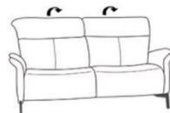

3 seater sofa with Cumuly function

2 seater optic

also available with electric motor
W: 204 x D: 105 x H: 97 cm

2.5 seater sofa with Cumuly function

also available with electric motor
W: 167 D: 105 x H: 97 cm

2 seater sofa with Cumuly function

also available with electric motor
W: 147 x D: 105 x H: 97 cm

Curved sofa with Cumuly function

also available with electric motor
W: 215 x D: 121 x H: 97 cm

3 seater sofa with high fixed back

2 seater optic

W: 204 x D: 105 x H: 97 cm

2.5 seater sofa with high fixed back

W: 167 D: 105 x H: 97 cm

2 seater sofa with high fixed back

W: 147 x D: 105 x H: 97 cm

Storage footstool

W: 68 x D: 53 x H: 40 cm