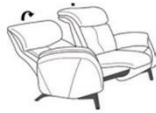

- Manual or electric reclining function
- Separate adjustment of leg rest and backrest
- Fold-down backrest with a table in the central back element of the curved sofa
- With external battery
- 2 foot options: wooden or metal feet
- Seat height: 44 cm
- Seat depth: 53 cm
- 2 seat tensions: Superlastic soft, Superlastic med
- Matching EasySwing chair: SWAN 8918

Swan sofas - 4748

himolla

- Cumuly function sofas available with 2 recliner options:
Manual seat / gas sprung back or 3 x electric motor
- Two seat option - soft or medium
- Wide choice of leather colours / quality and fabric
Contrast stitching available
- Feet: two options - wood or metal in stainless steel look
- Individually adjustable headrests on recliner sofas
- Curved sofa wooden table - *in beech 43*
- Matching recliner chair available - *Swan recliner 8918*
- Upgrade your sofas from manual to power - *optional extra.*
3 separate motors for foot, head and backrest - Zero Gravity option available
Battery power pack option also available

3 seater sofa with Cumuly function

2 seater optic

also available with electric motor
W: 204 x D: 105 x H: 97 cm

2.5 seater sofa with Cumuly function

also available with electric motor
W: 167 D: 105 x H: 97 cm

2 seater sofa with Cumuly function

also available with electric motor
W: 147 x D: 105 x H: 97 cm

Curved sofa with Cumuly function

also available with electric motor
W: 215 x D: 121 x H: 97 cm

3 seater sofa with high fixed back