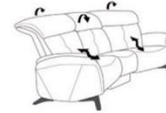

- Manual or electric reclining function
- Separate adjustment of leg rest and backrest
- Fold-down backrest with a table in the central back element of the curved sofa
- With external battery
- 2 foot options: wooden or metal feet
- Seat height: 44 cm
- Seat depth: 53 cm
- 2 seat tensions: Superlastic soft, Superlastic med
- Matching EasySwing chair: SWAN 8918

Swan sofas - 4748

himolla

- Cumuly function sofas available with 2 recliner options:
Manual seat / gas sprung back or 3 x electric motor
- Two seat option - soft or medium
- Wide choice of leather colours / quality and fabric
Contrast stitching available
- Feet: two options - wood or metal in stainless steel look
- Individually adjustable headrests on recliner sofas
- Curved sofa wooden table - *in beech 43*
- Matching recliner chair available - *Swan recliner 8918*
- Upgrade your sofas from manual to power - *optional extra.*
3 separate motors for foot, head and backrest - Zero Gravity option available
Battery power pack option also available

3 seater sofa with Cumuly function

2 seater optic

also available with electric motor
W: 204 x D: 105 x H: 97 cm

2.5 seater sofa with Cumuly function

also available with electric motor
W: 167 D: 105 x H: 97 cm

2 seater sofa with Cumuly function

also available with electric motor
W: 147 x D: 105 x H: 97 cm

Curved sofa with Cumuly function

also available with electric motor
W: 215 x D: 121 x H: 97 cm

3 seater sofa with high fixed back