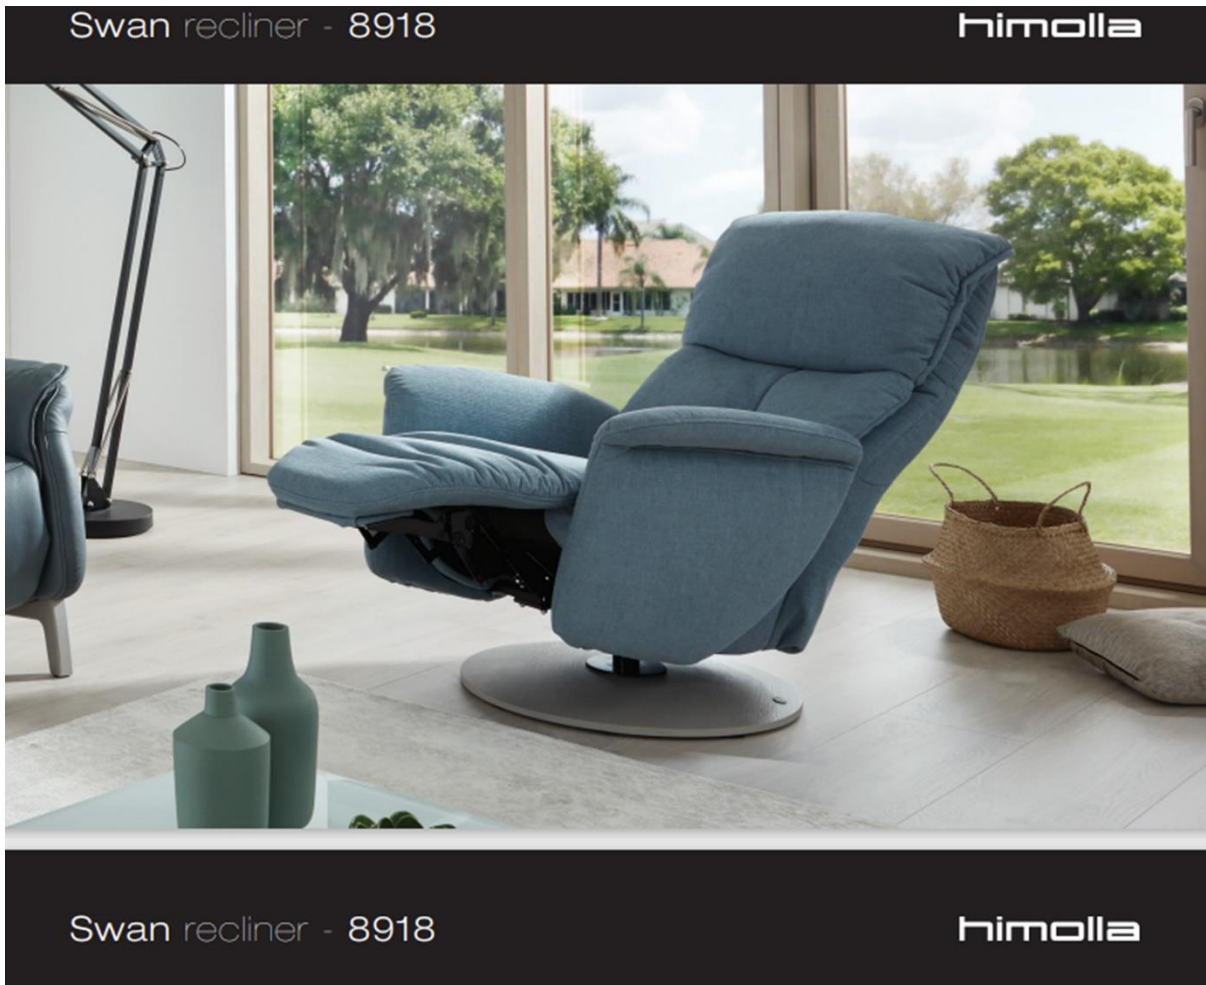

- Two seat options - soft or medium
- Wide choice of leather colours / quality and fabric
Contrast stitching available
- Three sizes of chair
- Six designs of base
- Reclines and swivels
- Manual, gas back - independent adjustment
- Integrated footrests
- Individually adjustable headrest
- Choice of wood colour shades for wooden bases
- Upgrade your chair from manual to power - *optional extra*
Dual motor - Dual motor lift and rise - Triple motor - Triple motor lift, and rise - Power pack option also available