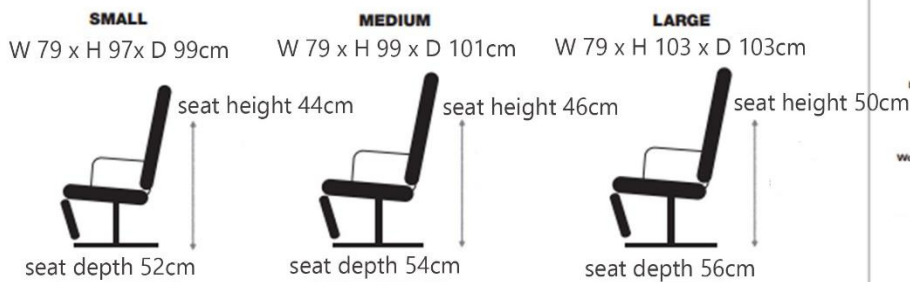

- Two seat options - soft or medium
- Wide choice of leather colours / quality and fabric
  Contrast stitching available
- Three sizes of chair
- Six designs of base
- Reclines and swivels
- Manual, gas back - independent adjustment
- Integrated footrests
- Individually adjustable headrest
- Choice of wood colour shades for wooden bases
- Upgrade your chair from manual to power - *optional extra*
  Dual motor - Dual motor lift and rise - Triple motor - Triple motor lift, and rise - Power pack option also available

18 different options. 1 price!

5 Year Guarantee