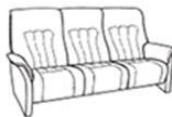

- Two seat options - soft or medium
- Wide choice of leather colours / quality and fabric
- Individually adjustable headrests on recliner sofas and chairs
- Recliner sofas and chairs - integrated footrests
- Choice of wood colour shades on table
- Recliner armchair - 2 seat widths - large or small
- Curved sofa available with tiltable middle back and table
- Upgrade your sofas & chairs from manual to power - *optional extra.*
2 separate motors for foot and backrest. Battery power pack option also available.

3 seater sofa with Cumuly function

also available with electric motor
W: 211 x D: 90 x H: 107 cm

2.5 seater sofa with Cumuly function

also available with electric motor
W: 174 x D: 90 x H: 107 cm

2 seater sofa with Cumuly function

also available with electric motor
W: 154 x D: 90 x H: 107 cm

Armchair with Cumuly function

also available with electric motor
Lg: W: 90 x D: 90 x H: 109 cm
Sm: W: 86 x D: 90 x H: 109 cm

Curved sofa with Cumuly function and table

also available with electric motor
W: 236 x D: 104 x H: 107 cm
total width reclined 244 cm

3 seater sofa - with high fixed back

W: 211 x D: 90 x H: 107 cm

2.5 seater sofa - with high fixed back

W: 174 x D: 90 x H: 107 cm