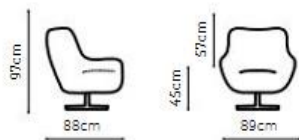

The depth of the seat: 54 cm

Selection of base type:

Decca

A swivel armchair that will impress you with its interesting design inspired by a classic design item, i.e. egg armchairs. Its rounded line and incredible softness achieved using a cosy "duvet" lining the seat and backrest will guarantee unforgettable visual and sensory experiences. Choice of upholstery and base.

Size: W 89 x H 97 x D 88cm

Seat height 45cm